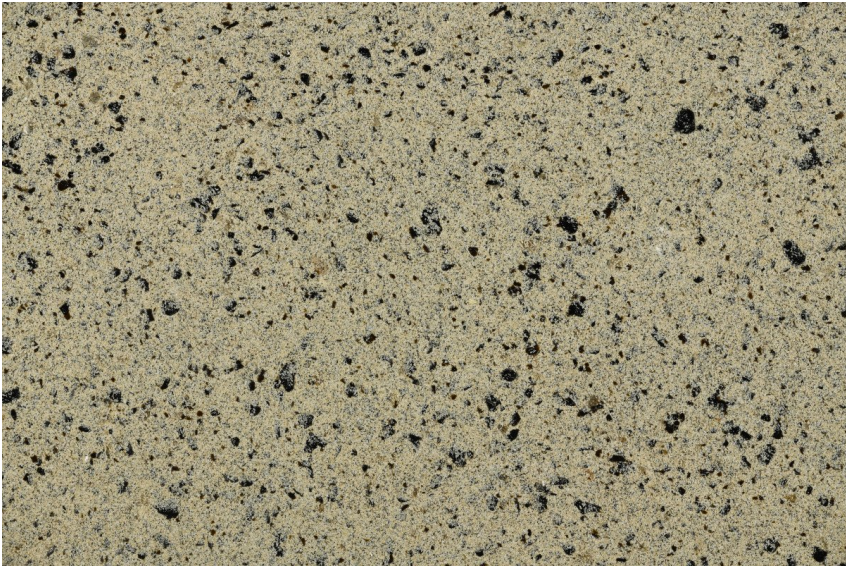

COLOUR DETAILS

Malaga Cream

Stone effect

Calcutta Anthracite

Mozambic Graphite

Africa Red

Jamaica Brown

Norway Grey

Bolivia Red

California sand

Etna Grey

Madeira Green

For more information on plasters and paints, go to
www.ceresit.it

*The presented colours refer to plasters and paints offered by Ceresit. Due to the use of digital techniques, the presented colours might not represent the original ones, thus they cannot be considered as a reliable colour presentation. We recommend checking the authentic colour samples.