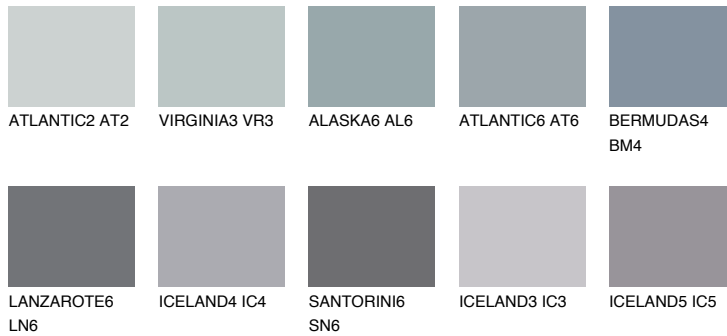

# COLOUR DETAILS

## ARCTIC5 AI5

40% TSR 55%

### Matching colours

#### COLOURS