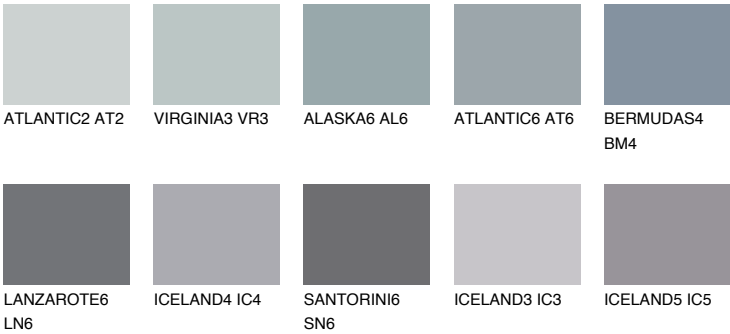

COLOUR DETAILS

ARCTIC5 AI5

40% TSR 55%

Matching colours

COLOURS

INTENSE

For more information on plasters and paints, go to www.ceresit.it

*The presented colours refer to plasters and paints offered by Ceresit. Due to the use of digital techniques, the presented colours might not represent the original ones, thus they cannot be considered as a reliable colour presentation. We recommend checking the authentic colour samples.