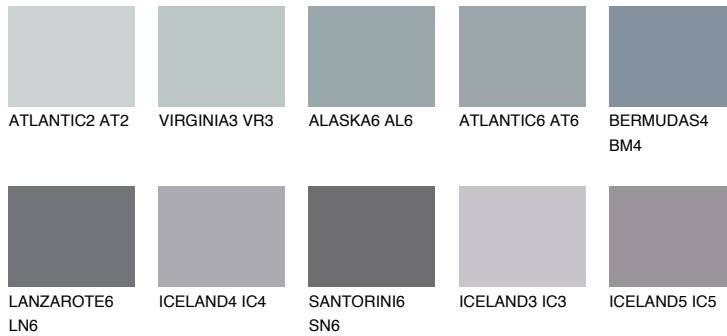

COLOUR DETAILS

ARCTIC5 AI5

40% TSR 55%

Matching colours

COLOURS

INTENSE

For more information on plasters and paints, go to www.ceresit.it

*The presented colours refer to plasters and paints offered by Ceresit. Due to the use of digital techniques, the presented colours might not represent the original ones, thus they cannot be considered as a reliable colour presentation. We recommend checking the authentic colour samples.