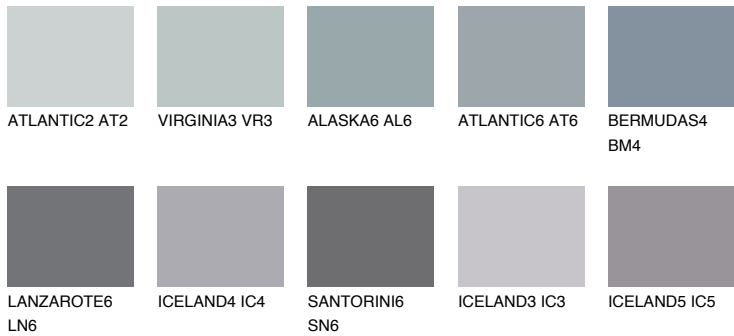

# COLOUR DETAILS

## ARCTIC5 AI5

40% **TSR** 55%

### Matching colours

#### COLOURS