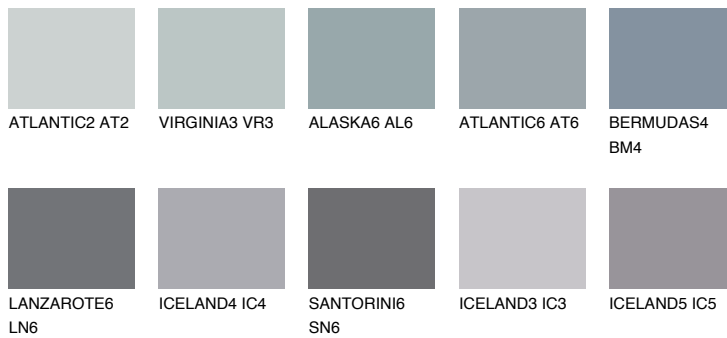

COLOUR DETAILS

ARCTIC5 AI5

40% TSR 55%

Matching colours

COLOURS

INTENSE

For more information on plasters and paints, go to www.ceresit.it

*The presented colours refer to plasters and paints offered by Ceresit. Due to the use of digital techniques, the presented colours might not represent the original ones, thus they cannot be considered as a reliable colour presentation. We recommend checking the authentic colour samples.