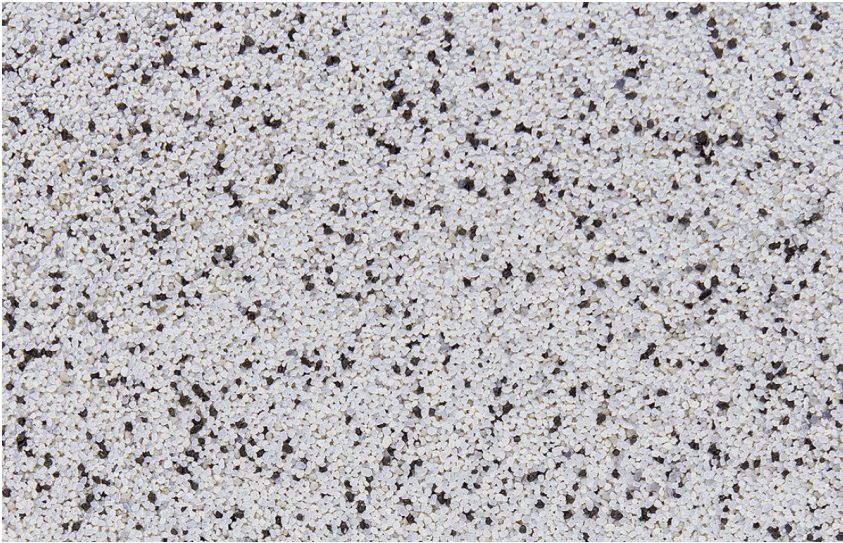

COLOUR DETAILS

Dolomite3

For more information on plasters and paints, go to
www.ceresit.it

*The presented colours refer to plasters and paints offered by Ceresit. Due to the use of digital techniques, the presented colours might not represent the original ones, thus they cannot be considered as a reliable colour presentation. We recommend checking the authentic colour samples.