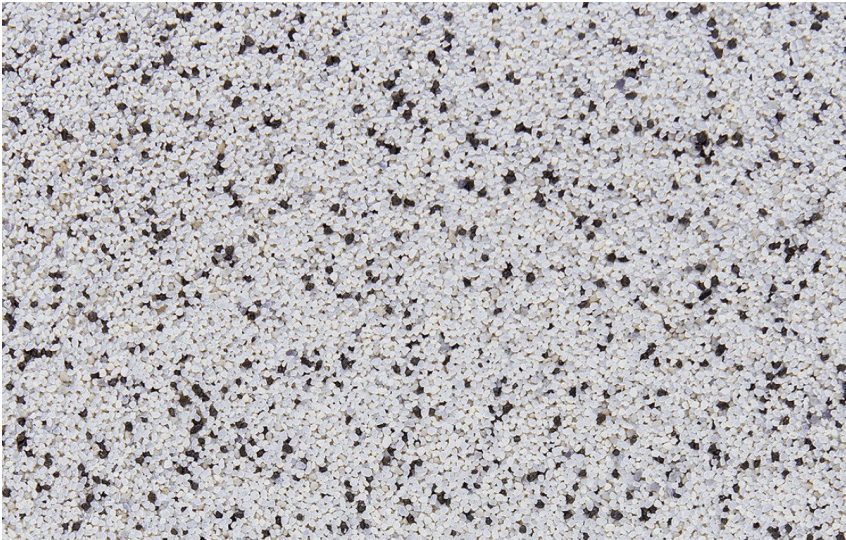

COLOUR DETAILS

Dolomite3

For more information on plasters and paints, go to www.ceresit.it

*The presented colours refer to plasters and paints offered by Ceresit. Due to the use of digital techniques, the presented colours might not represent the original ones, thus they cannot be considered as a reliable colour presentation. We recommend checking the authentic colour samples.