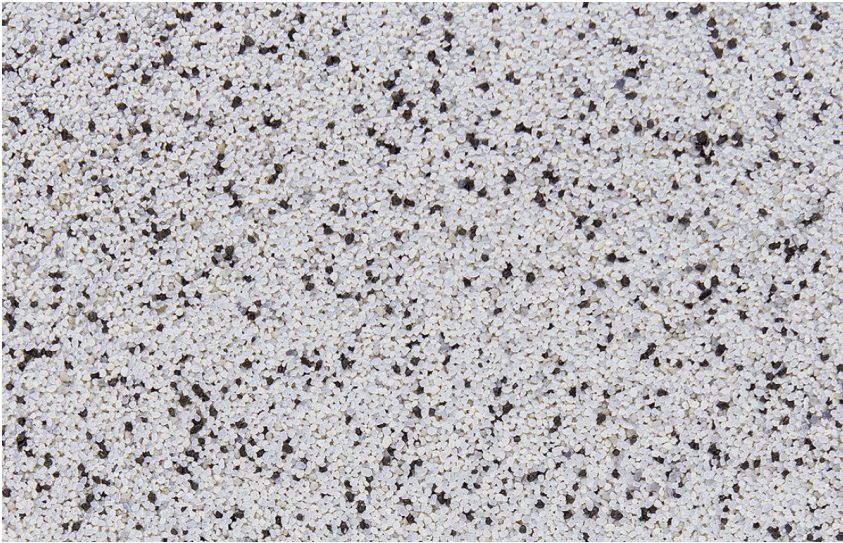

# COLOUR DETAILS

**Dolomite3**

For more information on plasters and paints, go to  
[www.ceresit.it](http://www.ceresit.it)

\*The presented colours refer to plasters and paints offered by Ceresit. Due to the use of digital techniques, the presented colours might not represent the original ones, thus they cannot be considered as a reliable colour presentation. We recommend checking the authentic colour samples.