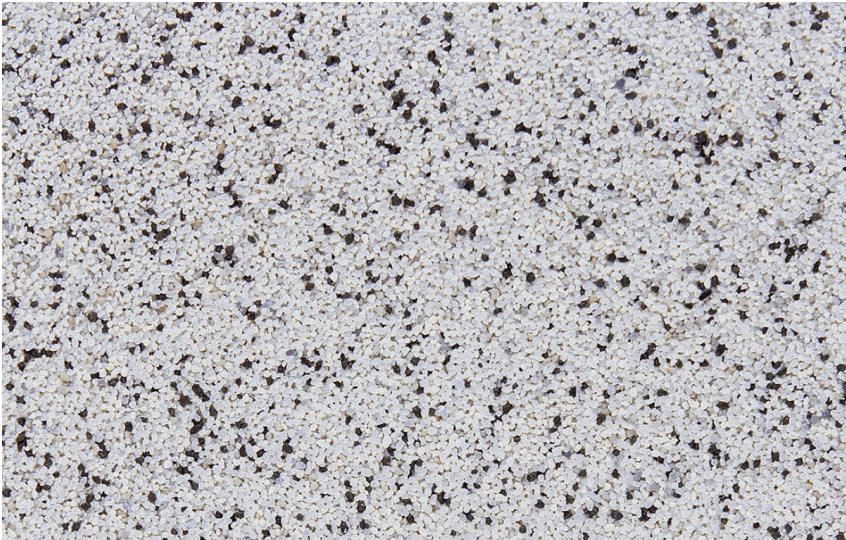

# COLOUR DETAILS

**Dolomite3**

For more information on plasters and paints, go to [www.ceresit.it](http://www.ceresit.it)

\*The presented colours refer to plasters and paints offered by Ceresit. Due to the use of digital techniques, the presented colours might not represent the original ones, thus they cannot be considered as a reliable colour presentation. We recommend checking the authentic colour samples.