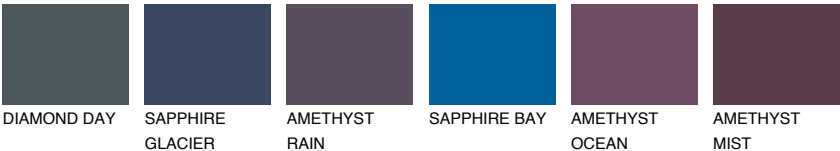

ARCTIC6 AI6

☀ 29% **TSR** 31%

Matching colours

COLOURS

INTENSE

For more information on plasters and paints, go to www.ceresit.it

*The presented colours refer to plasters and paints offered by Ceresit. Due to the use of digital techniques, the presented colours might not represent the original ones, thus they cannot be considered as a reliable colour presentation. We recommend checking the authentic colour samples.