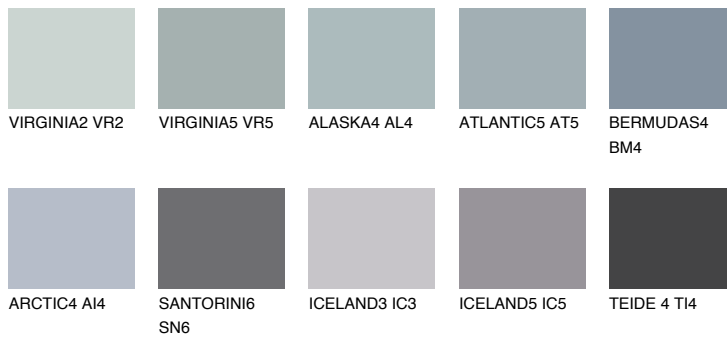

ARCTIC6 AI6

☀ 29% **TSR** 31%

Matching colours

COLOURS

INTENSE

For more information on plasters and paints, go to
www.ceresit.it

*The presented colours refer to plasters and paints offered by Ceresit. Due to the use of digital techniques, the presented colours might not represent the original ones, thus they cannot be considered as a reliable colour presentation. We recommend checking the authentic colour samples.