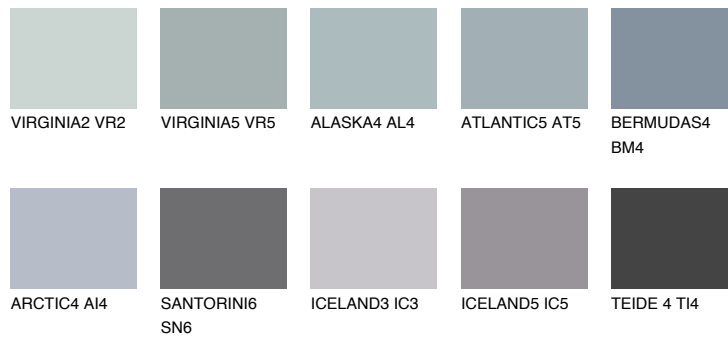

ARCTIC6 AI6

☀ 29%   **TSR** 31%

Matching colours

COLOURS

INTENSE

For more information on plasters and paints, go to www.ceresit.it

*The presented colours refer to plasters and paints offered by Ceresit. Due to the use of digital techniques, the presented colours might not represent the original ones, thus they cannot be considered as a reliable colour presentation. We recommend checking the authentic colour samples.