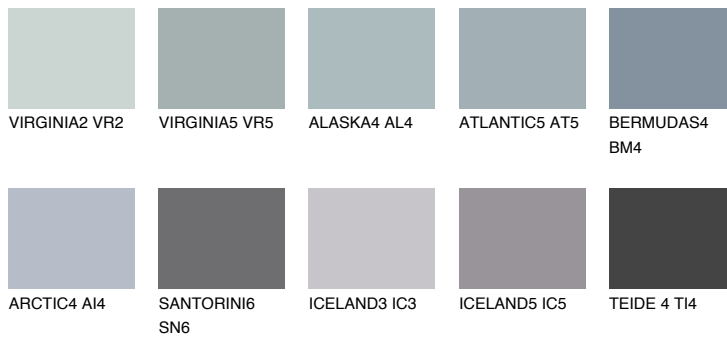

ARCTIC6 AI6

☀ 29% **TSR** 31%

Matching colours

COLOURS

INTENSE

For more information on plasters and paints, go to www.ceresit.it

*The presented colours refer to plasters and paints offered by Ceresit. Due to the use of digital techniques, the presented colours might not represent the original ones, thus they cannot be considered as a reliable colour presentation. We recommend checking the authentic colour samples.