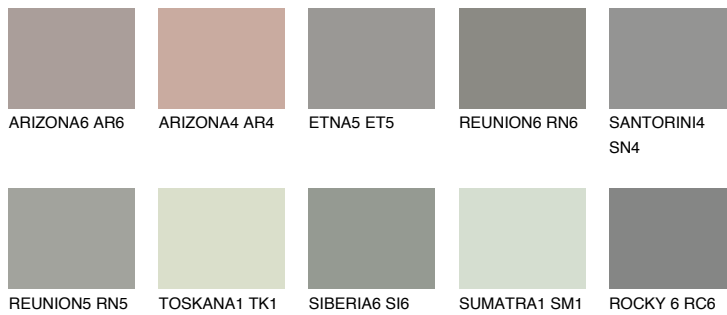

COLOUR DETAILS

ROCKY 1 RC1

36% **TSR** 33%

Matching colours

COLOURS

INTENSE

For more information on plasters and paints, go to www.ceresit.it

*The presented colours refer to plasters and paints offered by Ceresit. Due to the use of digital techniques, the presented colours might not represent the original ones, thus they cannot be considered as a reliable colour presentation. We recommend checking the authentic colour samples.