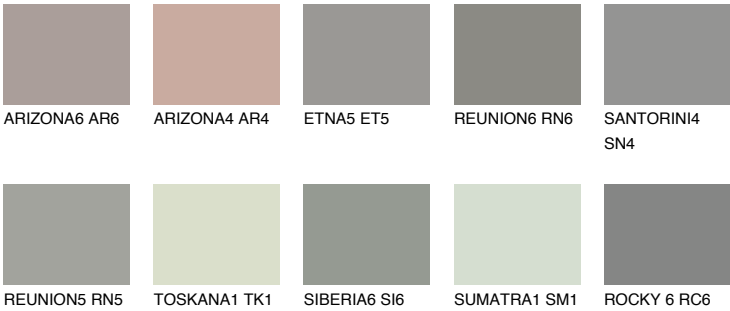

## ROCKY 1 RC1

36% **TSR** 33%

### Matching colours

#### COLOURS

#### INTENSE

For more information on plasters and paints, go to [www.ceresit.it](http://www.ceresit.it)

\*The presented colours refer to plasters and paints offered by Ceresit. Due to the use of digital techniques, the presented colours might not represent the original ones, thus they cannot be considered as a reliable colour presentation. We recommend checking the authentic colour samples.