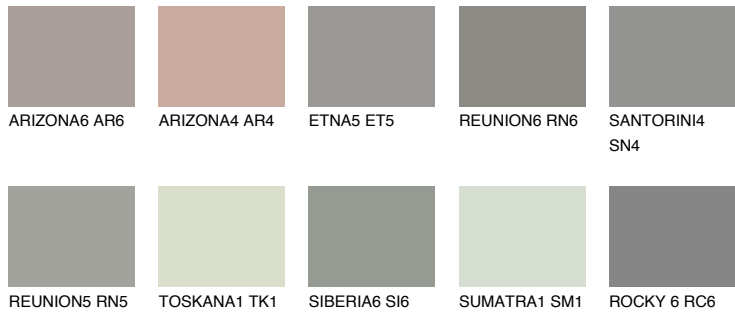

COLOUR DETAILS

ROCKY 1 RC1

36% TSR 33%

Matching colours

COLOURS

INTENSE

For more information on plasters and paints, go to www.ceresit.it

*The presented colours refer to plasters and paints offered by Ceresit. Due to the use of digital techniques, the presented colours might not represent the original ones, thus they cannot be considered as a reliable colour presentation. We recommend checking the authentic colour samples.