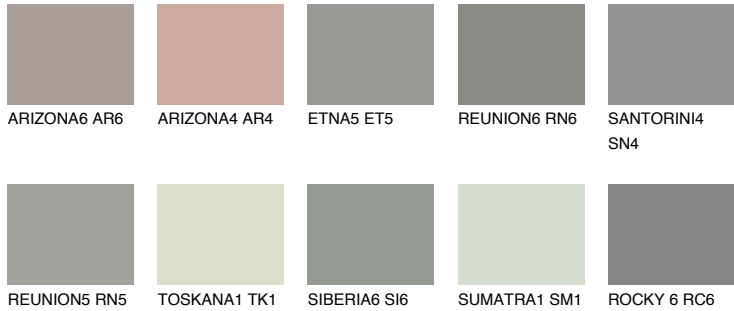

COLOUR DETAILS

ROCKY 1 RC1

36% **TSR** 33%

Matching colours

COLOURS

INTENSE

For more information on plasters and paints, go to www.ceresit.it

*The presented colours refer to plasters and paints offered by Ceresit. Due to the use of digital techniques, the presented colours might not represent the original ones, thus they cannot be considered as a reliable colour presentation. We recommend checking the authentic colour samples.