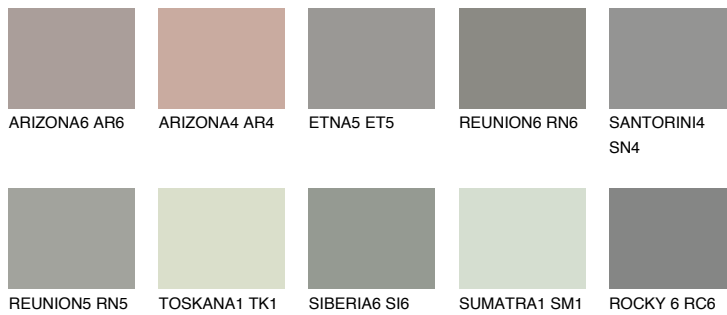

COLOUR DETAILS

ROCKY 1 RC1

36% TSR 33%

Matching colours

COLOURS

INTENSE

For more information on plasters and paints, go to www.ceresit.it

*The presented colours refer to plasters and paints offered by Ceresit. Due to the use of digital techniques, the presented colours might not represent the original ones, thus they cannot be considered as a reliable colour presentation. We recommend checking the authentic colour samples.