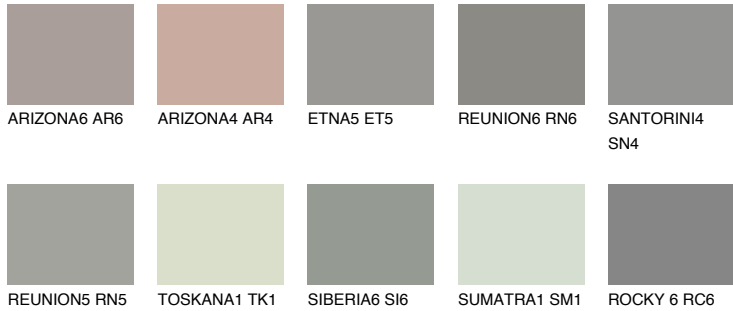

COLOUR DETAILS

ROCKY 1 RC1

36% **TSR** 33%

Matching colours

COLOURS

INTENSE

For more information on plasters and paints, go to www.ceresit.it

*The presented colours refer to plasters and paints offered by Ceresit. Due to the use of digital techniques, the presented colours might not represent the original ones, thus they cannot be considered as a reliable colour presentation. We recommend checking the authentic colour samples.