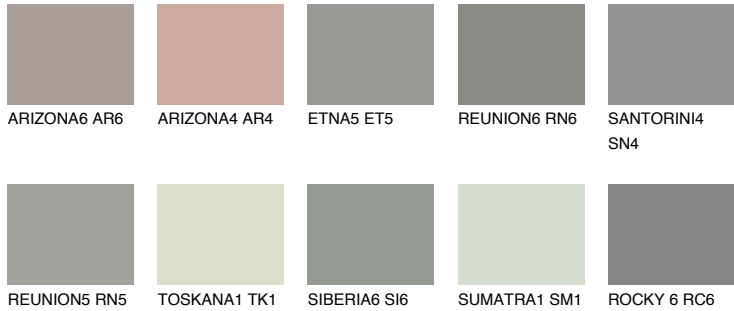

COLOUR DETAILS

ROCKY 1 RC1

36% TSR 33%

Matching colours

COLOURS

INTENSE

For more information on plasters and paints, go to www.ceresit.it

*The presented colours refer to plasters and paints offered by Ceresit. Due to the use of digital techniques, the presented colours might not represent the original ones, thus they cannot be considered as a reliable colour presentation. We recommend checking the authentic colour samples.