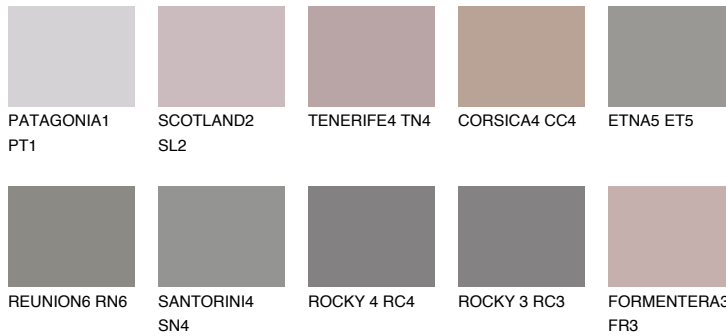

COLOUR DETAILS

ROCKY 2 RC2

☀ 25% **TSR** 22%

Matching colours

COLOURS

INTENSE

For more information on plasters and paints, go to
www.ceresit.it

*The presented colours refer to plasters and paints offered by Ceresit. Due to the use of digital techniques, the presented colours might not represent the original ones, thus they cannot be considered as a reliable colour presentation. We recommend checking the authentic colour samples.