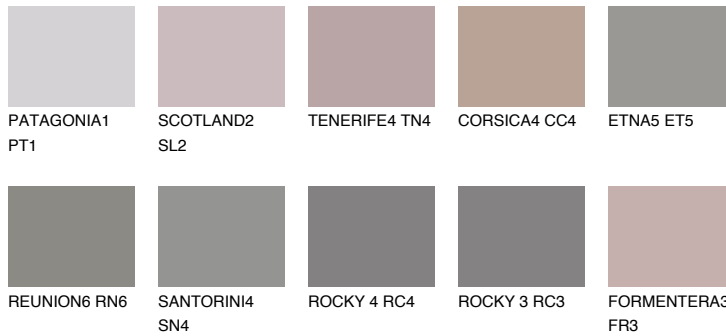

COLOUR DETAILS

ROCKY 2 RC2

☀ 25% **TSR** 22%

Matching colours

COLOURS

INTENSE

For more information on plasters and paints, go to www.ceresit.it

*The presented colours refer to plasters and paints offered by Ceresit. Due to the use of digital techniques, the presented colours might not represent the original ones, thus they cannot be considered as a reliable colour presentation. We recommend checking the authentic colour samples.