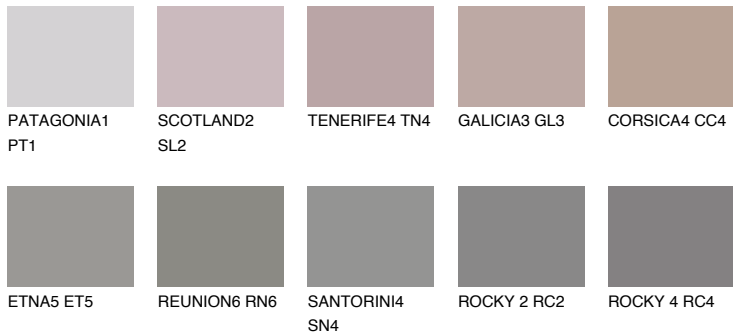

COLOUR DETAILS

ROCKY 3 RC3

22% **TSR** 21%

Matching colours

COLOURS

INTENSE

For more information on plasters and paints, go to www.ceresit.it

*The presented colours refer to plasters and paints offered by Ceresit. Due to the use of digital techniques, the presented colours might not represent the original ones, thus they cannot be considered as a reliable colour presentation. We recommend checking the authentic colour samples.