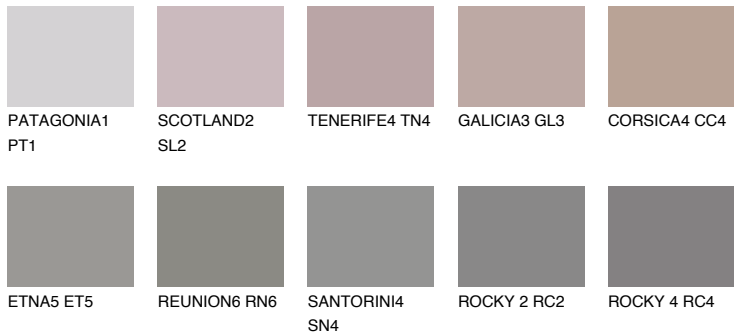

COLOUR DETAILS

ROCKY 3 RC3

22% **TSR** 21%

Matching colours

COLOURS

INTENSE

For more information on plasters and paints, go to www.ceresit.it

*The presented colours refer to plasters and paints offered by Ceresit. Due to the use of digital techniques, the presented colours might not represent the original ones, thus they cannot be considered as a reliable colour presentation. We recommend checking the authentic colour samples.