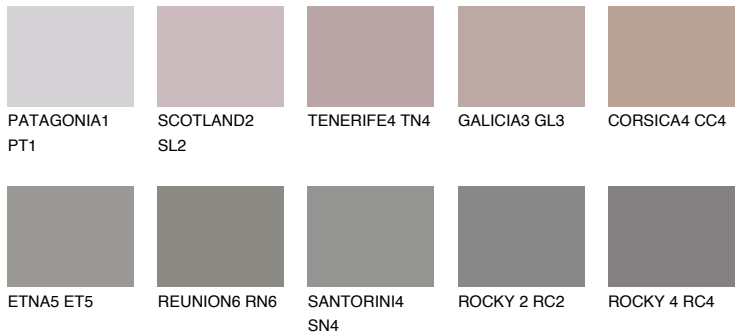

COLOUR DETAILS

ROCKY 3 RC3

22% **TSR** 21%

Matching colours

COLOURS

INTENSE

For more information on plasters and paints, go to www.ceresit.it

*The presented colours refer to plasters and paints offered by Ceresit. Due to the use of digital techniques, the presented colours might not represent the original ones, thus they cannot be considered as a reliable colour presentation. We recommend checking the authentic colour samples.