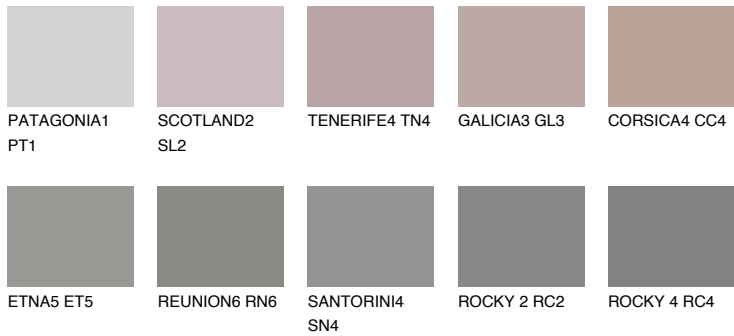

# COLOUR DETAILS

## ROCKY 3 RC3

22% **TSR** 21%

### Matching colours

#### COLOURS