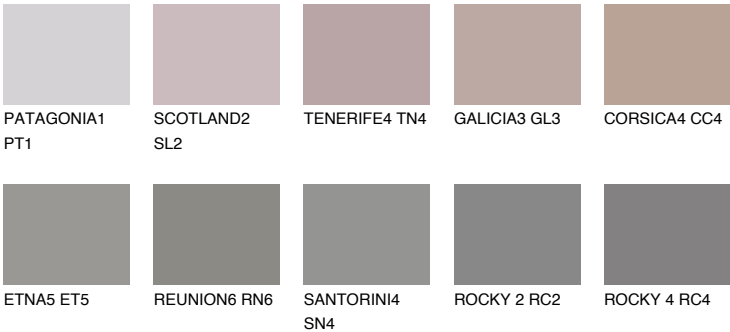

ROCKY 3 RC3

22% **TSR** 21%

Matching colours

COLOURS

INTENSE

For more information on plasters and paints, go to www.ceresit.it

*The presented colours refer to plasters and paints offered by Ceresit. Due to the use of digital techniques, the presented colours might not represent the original ones, thus they cannot be considered as a reliable colour presentation. We recommend checking the authentic colour samples.