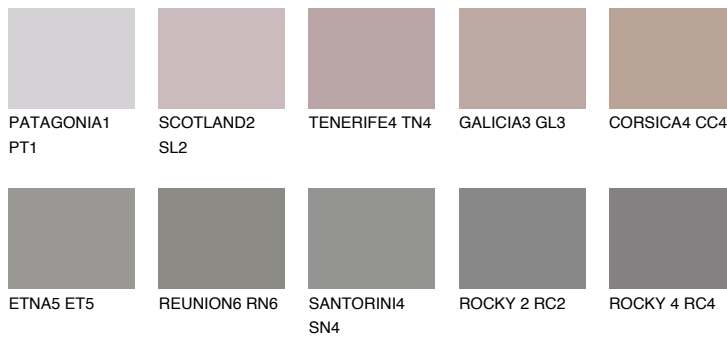

COLOUR DETAILS

ROCKY 3 RC3

22% **TSR** 21%

Matching colours

COLOURS

INTENSE

For more information on plasters and paints, go to www.ceresit.it

*The presented colours refer to plasters and paints offered by Ceresit. Due to the use of digital techniques, the presented colours might not represent the original ones, thus they cannot be considered as a reliable colour presentation. We recommend checking the authentic colour samples.