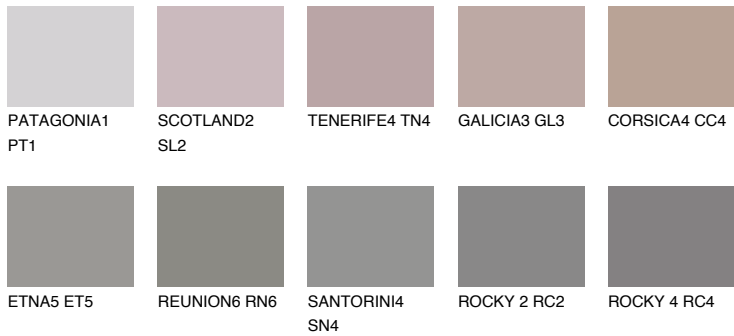

COLOUR DETAILS

ROCKY 3 RC3

22% **TSR** 21%

Matching colours

COLOURS

INTENSE

For more information on plasters and paints, go to www.ceresit.it

*The presented colours refer to plasters and paints offered by Ceresit. Due to the use of digital techniques, the presented colours might not represent the original ones, thus they cannot be considered as a reliable colour presentation. We recommend checking the authentic colour samples.