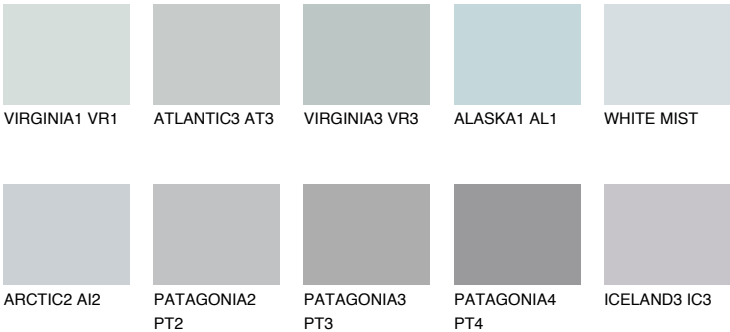

AZORES1 AZ1

65% TSR 65%

Matching colours

COLOURS

INTENSE

For more information on plasters and paints, go to www.ceresit.it

*The presented colours refer to plasters and paints offered by Ceresit. Due to the use of digital techniques, the presented colours might not represent the original ones, thus they cannot be considered as a reliable colour presentation. We recommend checking the authentic colour samples.