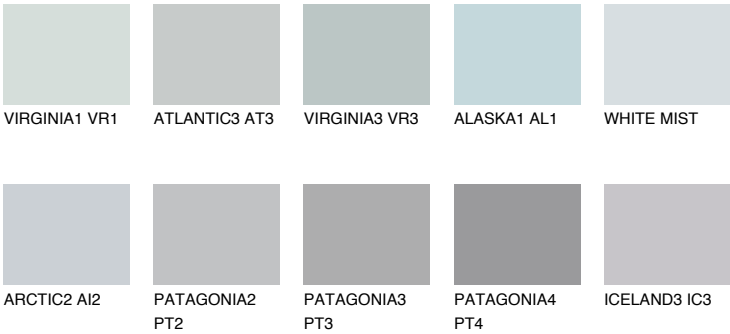

AZORES1 AZ1

65% TSR 65%

Matching colours

COLOURS

INTENSE

For more information on plasters and paints, go to www.ceresit.it

*The presented colours refer to plasters and paints offered by Ceresit. Due to the use of digital techniques, the presented colours might not represent the original ones, thus they cannot be considered as a reliable colour presentation. We recommend checking the authentic colour samples.