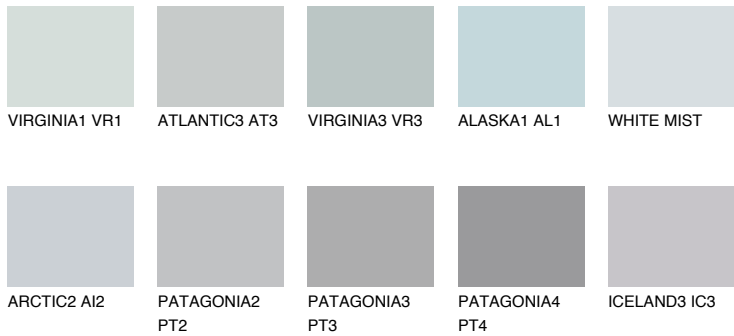

COLOUR DETAILS

AZORES1 AZ1

65% TSR 65%

Matching colours

COLOURS

INTENSE

For more information on plasters and paints, go to www.ceresit.it

*The presented colours refer to plasters and paints offered by Ceresit. Due to the use of digital techniques, the presented colours might not represent the original ones, thus they cannot be considered as a reliable colour presentation. We recommend checking the authentic colour samples.