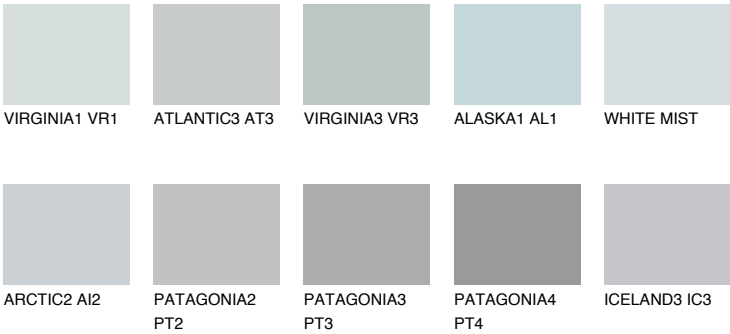

## AZORES1 AZ1

65% TSR 65%

### Matching colours

#### COLOURS