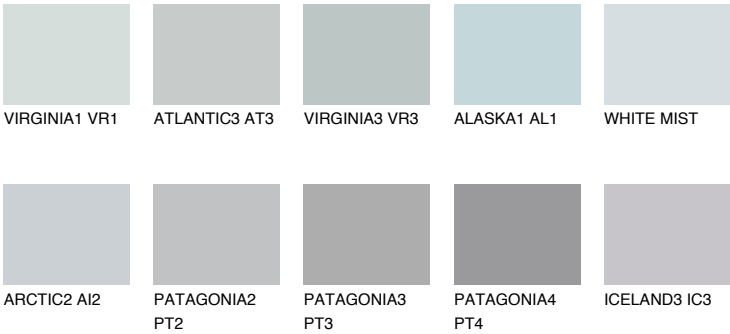

AZORES1 AZ1

65% **TSR** 65%

Matching colours

COLOURS

INTENSE

For more information on plasters and paints, go to www.ceresit.it

*The presented colours refer to plasters and paints offered by Ceresit. Due to the use of digital techniques, the presented colours might not represent the original ones, thus they cannot be considered as a reliable colour presentation. We recommend checking the authentic colour samples.