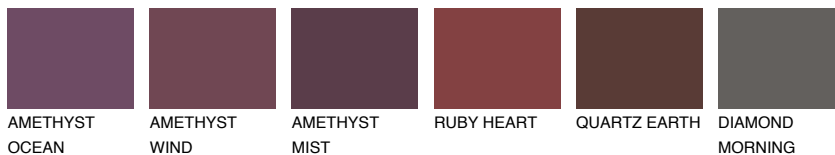

COLOUR DETAILS

ROCKY 4 RC4

☀ 22% **TSR** 19%

Matching colours

COLOURS

INTENSE

For more information on plasters and paints, go to www.ceresit.it

*The presented colours refer to plasters and paints offered by Ceresit. Due to the use of digital techniques, the presented colours might not represent the original ones, thus they cannot be considered as a reliable colour presentation. We recommend checking the authentic colour samples.