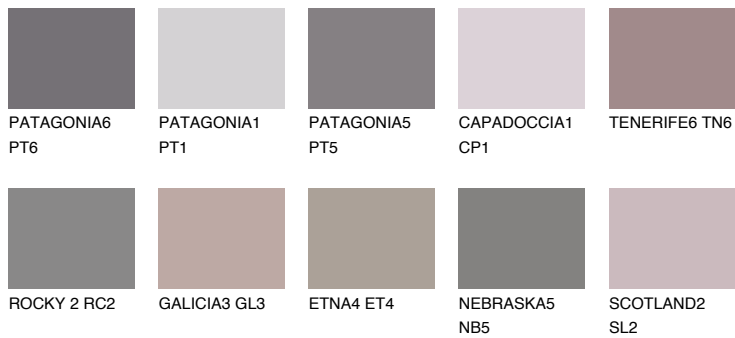

COLOUR DETAILS

ROCKY 4 RC4

☀ 22% **TSR** 19%

Matching colours

COLOURS

INTENSE

For more information on plasters and paints, go to www.ceresit.it

*The presented colours refer to plasters and paints offered by Ceresit. Due to the use of digital techniques, the presented colours might not represent the original ones, thus they cannot be considered as a reliable colour presentation. We recommend checking the authentic colour samples.