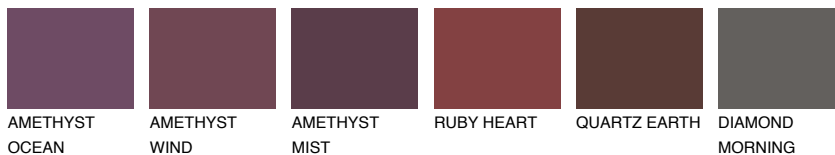

COLOUR DETAILS

ROCKY 4 RC4

☀️ 22%   **TSR** 19%

Matching colours

COLOURS

INTENSE

For more information on plasters and paints, go to www.ceresit.it

*The presented colours refer to plasters and paints offered by Ceresit. Due to the use of digital techniques, the presented colours might not represent the original ones, thus they cannot be considered as a reliable colour presentation. We recommend checking the authentic colour samples.