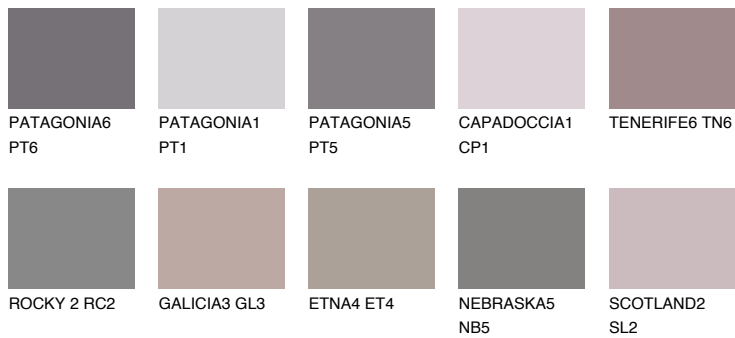

COLOUR DETAILS

ROCKY 4 RC4

☀️ 22% **TSR** 19%

Matching colours

COLOURS

INTENSE

For more information on plasters and paints, go to www.ceresit.it

*The presented colours refer to plasters and paints offered by Ceresit. Due to the use of digital techniques, the presented colours might not represent the original ones, thus they cannot be considered as a reliable colour presentation. We recommend checking the authentic colour samples.