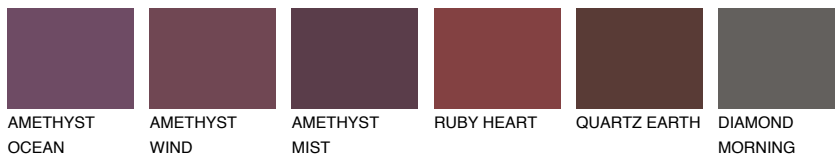

COLOUR DETAILS

ROCKY 4 RC4

22% TSR 19%

Matching colours

COLOURS

INTENSE

For more information on plasters and paints, go to www.ceresit.it

*The presented colours refer to plasters and paints offered by Ceresit. Due to the use of digital techniques, the presented colours might not represent the original ones, thus they cannot be considered as a reliable colour presentation. We recommend checking the authentic colour samples.