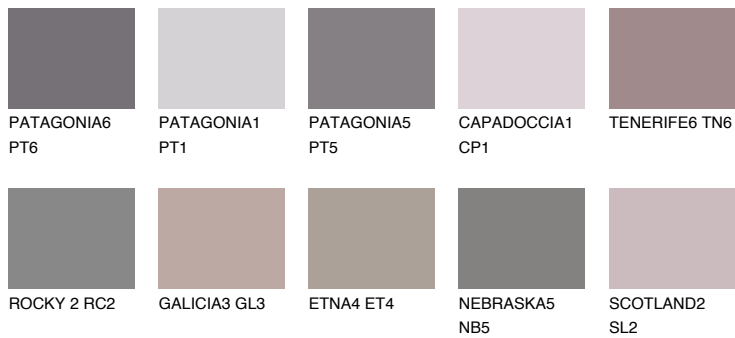

# COLOUR DETAILS

## ROCKY 4 RC4

22% TSR 19%

### Matching colours

#### COLOURS