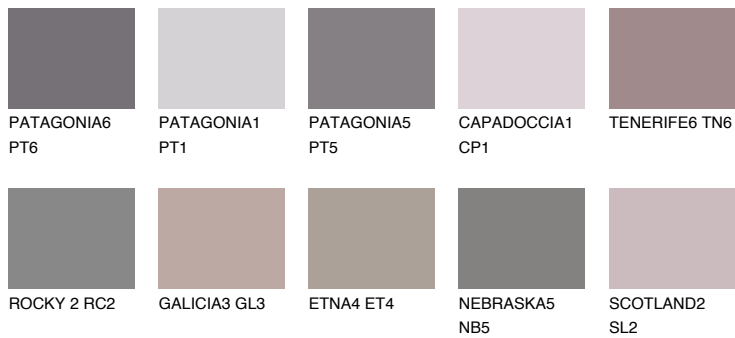

COLOUR DETAILS

ROCKY 4 RC4

22% TSR 19%

Matching colours

COLOURS

INTENSE

For more information on plasters and paints, go to www.ceresit.it

*The presented colours refer to plasters and paints offered by Ceresit. Due to the use of digital techniques, the presented colours might not represent the original ones, thus they cannot be considered as a reliable colour presentation. We recommend checking the authentic colour samples.