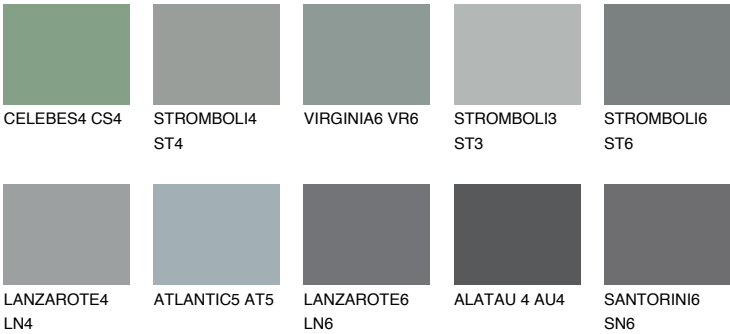

ROCKY 5 RC5

☀️ 23% **TSR 20%**

Matching colours

COLOURS

INTENSE

For more information on plasters and paints, go to www.ceresit.it

*The presented colours refer to plasters and paints offered by Ceresit. Due to the use of digital techniques, the presented colours might not represent the original ones, thus they cannot be considered as a reliable colour presentation. We recommend checking the authentic colour samples.