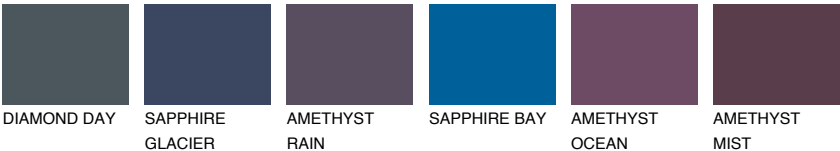

ROCKY 5 RC5

☀️ 23% **TSR 20%**

Matching colours

COLOURS

INTENSE

For more information on plasters and paints, go to www.ceresit.it

*The presented colours refer to plasters and paints offered by Ceresit. Due to the use of digital techniques, the presented colours might not represent the original ones, thus they cannot be considered as a reliable colour presentation. We recommend checking the authentic colour samples.