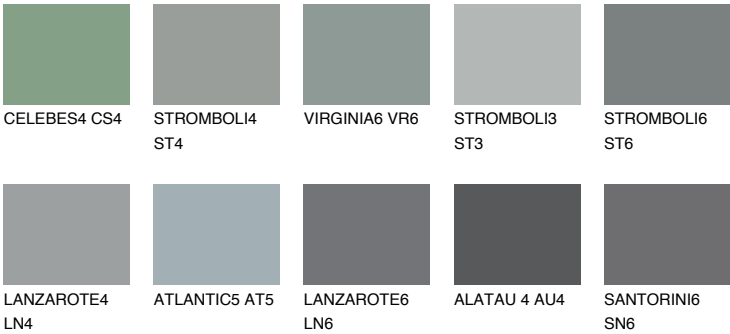

ROCKY 5 RC5

☀️ 23% **TSR** 20%

Matching colours

COLOURS

INTENSE

For more information on plasters and paints, go to www.ceresit.it

*The presented colours refer to plasters and paints offered by Ceresit. Due to the use of digital techniques, the presented colours might not represent the original ones, thus they cannot be considered as a reliable colour presentation. We recommend checking the authentic colour samples.