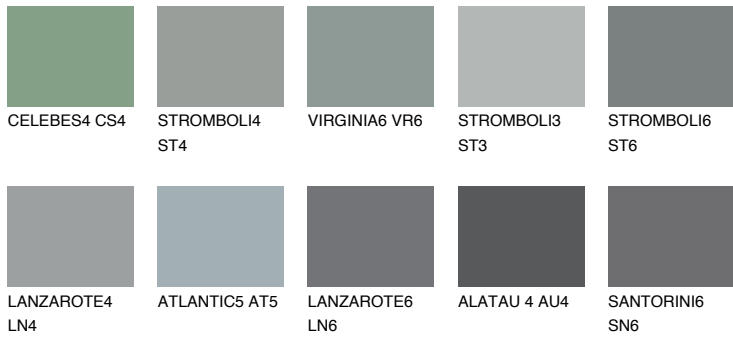

COLOUR DETAILS

ROCKY 5 RC5

23% TSR 20%

Matching colours

COLOURS

INTENSE

For more information on plasters and paints, go to www.ceresit.it

*The presented colours refer to plasters and paints offered by Ceresit. Due to the use of digital techniques, the presented colours might not represent the original ones, thus they cannot be considered as a reliable colour presentation. We recommend checking the authentic colour samples.