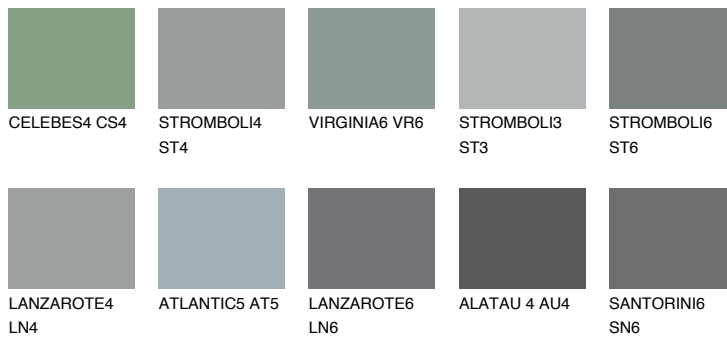

# COLOUR DETAILS

### Matching colours

#### COLOURS

#### INTENSE

For more information on plasters and paints, go to [www.ceresit.it](http://www.ceresit.it)

\*The presented colours refer to plasters and paints offered by Ceresit. Due to the use of digital techniques, the presented colours might not represent the original ones, thus they cannot be considered as a reliable colour presentation. We recommend checking the authentic colour samples.