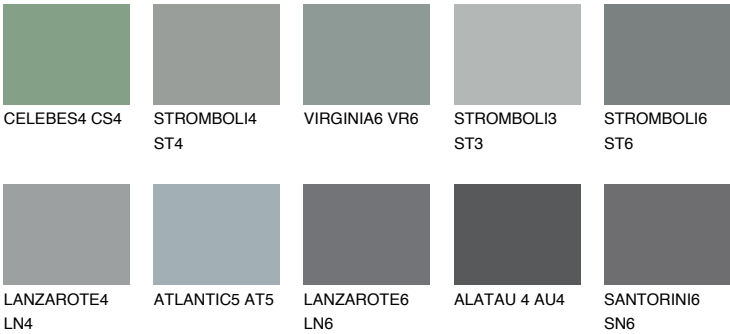

ROCKY 5 RC5

23% **TSR** 20%

Matching colours

COLOURS

INTENSE

For more information on plasters and paints, go to www.ceresit.it

*The presented colours refer to plasters and paints offered by Ceresit. Due to the use of digital techniques, the presented colours might not represent the original ones, thus they cannot be considered as a reliable colour presentation. We recommend checking the authentic colour samples.