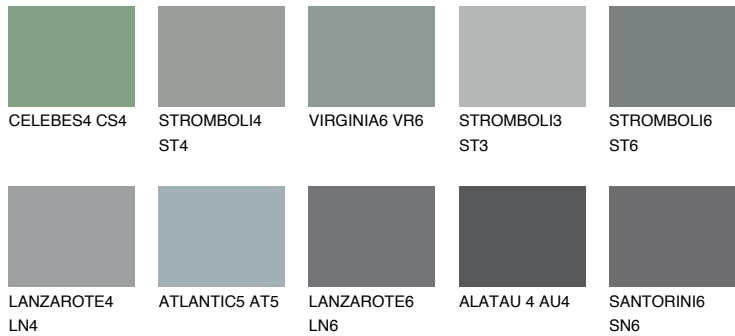

COLOUR DETAILS

ROCKY 5 RC5

☀️ 23% **TSR 20%**

Matching colours

COLOURS

INTENSE

For more information on plasters and paints, go to www.ceresit.it

*The presented colours refer to plasters and paints offered by Ceresit. Due to the use of digital techniques, the presented colours might not represent the original ones, thus they cannot be considered as a reliable colour presentation. We recommend checking the authentic colour samples.