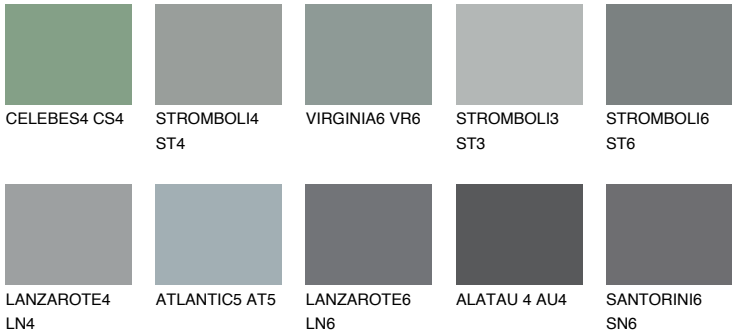

ROCKY 5 RC5

☀️ 23% **TSR 20%**

Matching colours

COLOURS

INTENSE

For more information on plasters and paints, go to www.ceresit.it

*The presented colours refer to plasters and paints offered by Ceresit. Due to the use of digital techniques, the presented colours might not represent the original ones, thus they cannot be considered as a reliable colour presentation. We recommend checking the authentic colour samples.