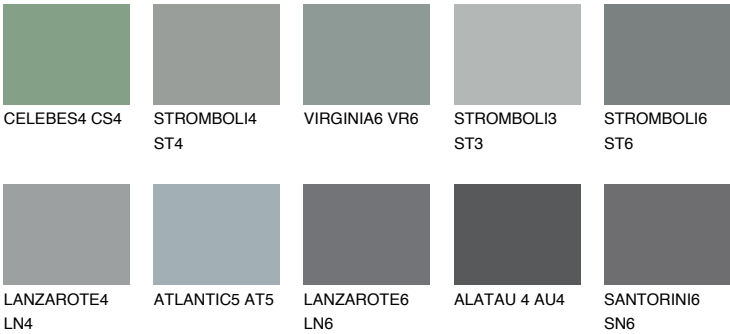

## ROCKY 5 RC5

23% **TSR** 20%

### Matching colours

#### COLOURS

#### INTENSE

For more information on plasters and paints, go to [www.ceresit.it](http://www.ceresit.it)

\*The presented colours refer to plasters and paints offered by Ceresit. Due to the use of digital techniques, the presented colours might not represent the original ones, thus they cannot be considered as a reliable colour presentation. We recommend checking the authentic colour samples.