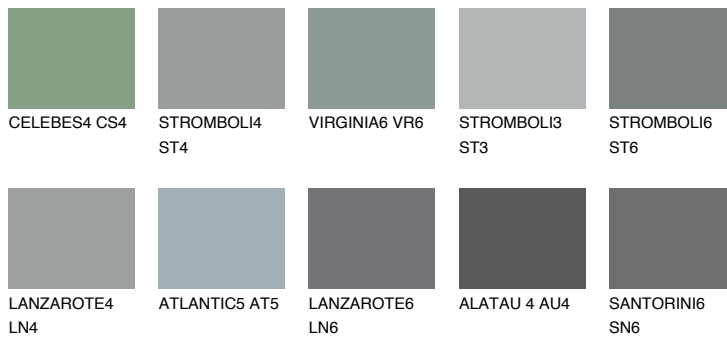

COLOUR DETAILS

ROCKY 5 RC5

23% **TSR** 20%

Matching colours

COLOURS

INTENSE

For more information on plasters and paints, go to www.ceresit.it

*The presented colours refer to plasters and paints offered by Ceresit. Due to the use of digital techniques, the presented colours might not represent the original ones, thus they cannot be considered as a reliable colour presentation. We recommend checking the authentic colour samples.