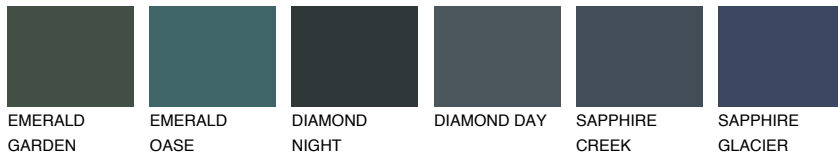

COLOUR DETAILS

ROCKY 6 RC6

24% **TSR** 21%

Matching colours

COLOURS

INTENSE

For more information on plasters and paints, go to www.ceresit.it

*The presented colours refer to plasters and paints offered by Ceresit. Due to the use of digital techniques, the presented colours might not represent the original ones, thus they cannot be considered as a reliable colour presentation. We recommend checking the authentic colour samples.