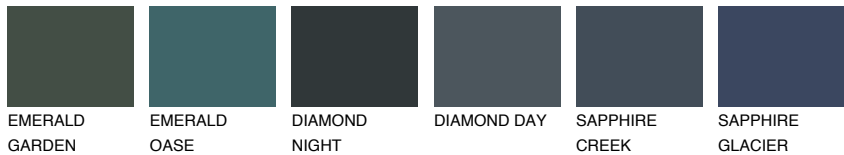

COLOUR DETAILS

ROCKY 6 RC6

☀ 24%   **TSR** 21%

Matching colours

COLOURS

INTENSE

For more information on plasters and paints, go to www.ceresit.it

*The presented colours refer to plasters and paints offered by Ceresit. Due to the use of digital techniques, the presented colours might not represent the original ones, thus they cannot be considered as a reliable colour presentation. We recommend checking the authentic colour samples.