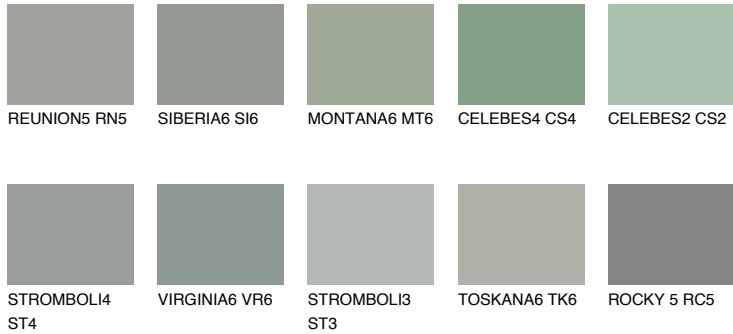

COLOUR DETAILS

ROCKY 6 RC6

24% **TSR** 21%

Matching colours

COLOURS

INTENSE

For more information on plasters and paints, go to www.ceresit.it

*The presented colours refer to plasters and paints offered by Ceresit. Due to the use of digital techniques, the presented colours might not represent the original ones, thus they cannot be considered as a reliable colour presentation. We recommend checking the authentic colour samples.