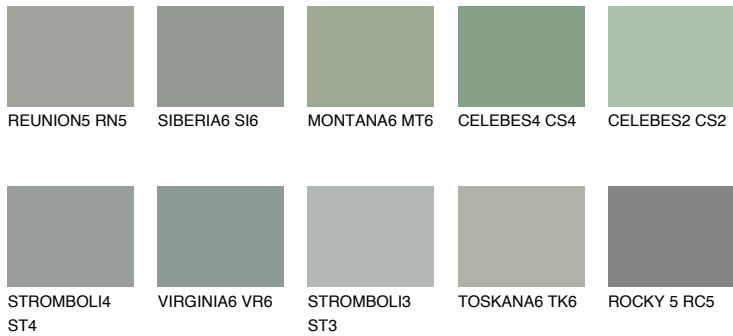

COLOUR DETAILS

ROCKY 6 RC6

24% TSR 21%

Matching colours

COLOURS

INTENSE

For more information on plasters and paints, go to www.ceresit.it

*The presented colours refer to plasters and paints offered by Ceresit. Due to the use of digital techniques, the presented colours might not represent the original ones, thus they cannot be considered as a reliable colour presentation. We recommend checking the authentic colour samples.