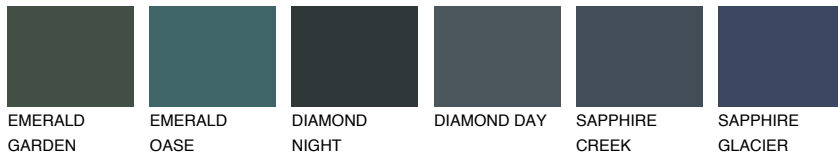

COLOUR DETAILS

ROCKY 6 RC6

24% TSR 21%

Matching colours

COLOURS

INTENSE

For more information on plasters and paints, go to www.ceresit.it

*The presented colours refer to plasters and paints offered by Ceresit. Due to the use of digital techniques, the presented colours might not represent the original ones, thus they cannot be considered as a reliable colour presentation. We recommend checking the authentic colour samples.