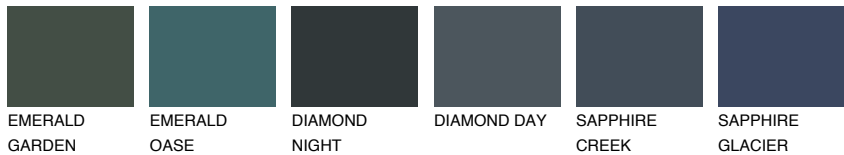

COLOUR DETAILS

ROCKY 6 RC6

24% TSR 21%

Matching colours

COLOURS

INTENSE

For more information on plasters and paints, go to www.ceresit.it

*The presented colours refer to plasters and paints offered by Ceresit. Due to the use of digital techniques, the presented colours might not represent the original ones, thus they cannot be considered as a reliable colour presentation. We recommend checking the authentic colour samples.