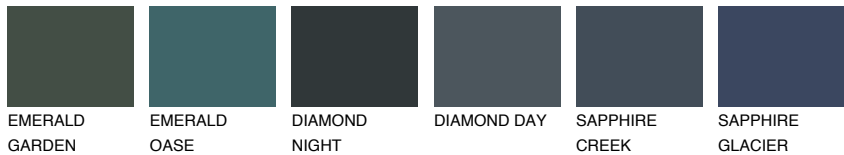

COLOUR DETAILS

ROCKY 6 RC6

24% **TSR** 21%

Matching colours

COLOURS

INTENSE

For more information on plasters and paints, go to www.ceresit.it

*The presented colours refer to plasters and paints offered by Ceresit. Due to the use of digital techniques, the presented colours might not represent the original ones, thus they cannot be considered as a reliable colour presentation. We recommend checking the authentic colour samples.