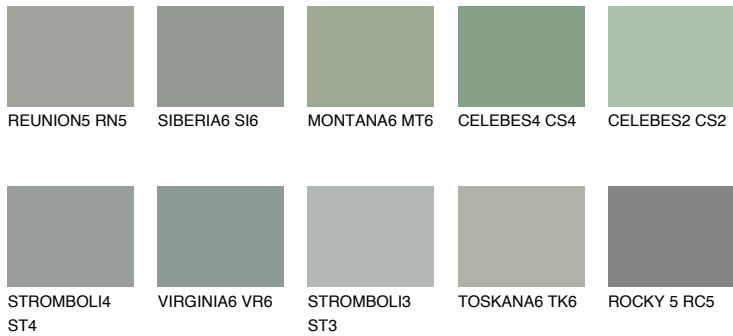

COLOUR DETAILS

ROCKY 6 RC6

24% **TSR** 21%

Matching colours

COLOURS

INTENSE

For more information on plasters and paints, go to www.ceresit.it

*The presented colours refer to plasters and paints offered by Ceresit. Due to the use of digital techniques, the presented colours might not represent the original ones, thus they cannot be considered as a reliable colour presentation. We recommend checking the authentic colour samples.