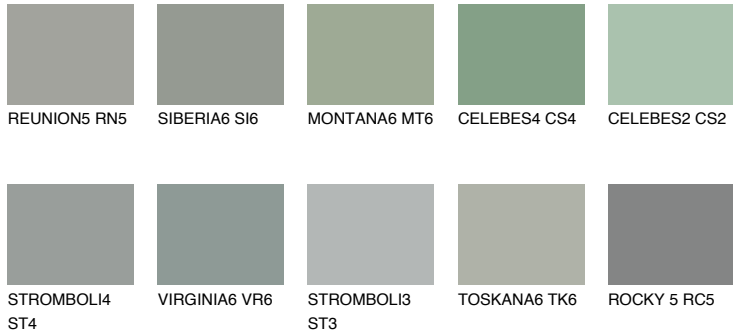

COLOUR DETAILS

ROCKY 6 RC6

24% TSR 21%

Matching colours

COLOURS

INTENSE

For more information on plasters and paints, go to www.ceresit.it

*The presented colours refer to plasters and paints offered by Ceresit. Due to the use of digital techniques, the presented colours might not represent the original ones, thus they cannot be considered as a reliable colour presentation. We recommend checking the authentic colour samples.