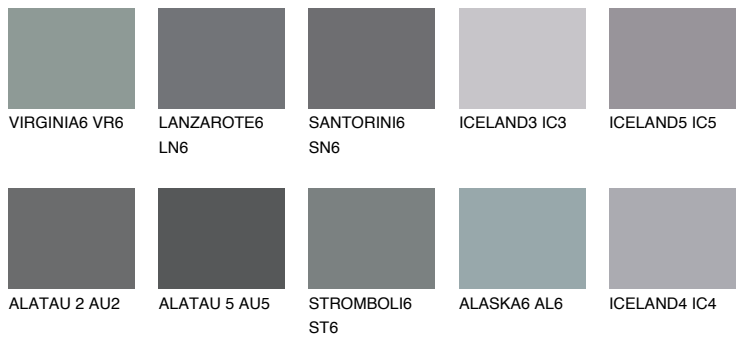

# COLOUR DETAILS

## ALATAU 1 AU1

16% **TSR** 13%

### Matching colours

#### COLOURS