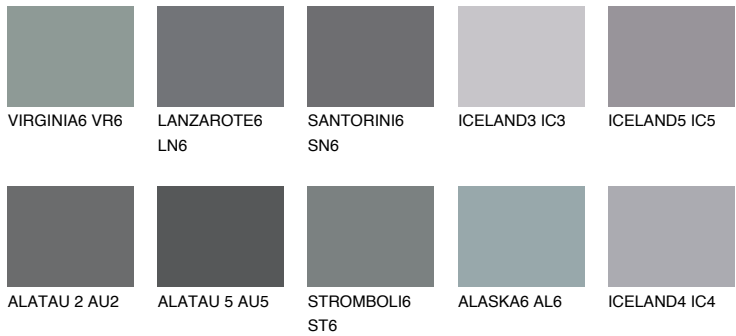

COLOUR DETAILS

ALATAU 1 AU1

16% TSR 13%

Matching colours

COLOURS

INTENSE

For more information on plasters and paints, go to www.ceresit.it

*The presented colours refer to plasters and paints offered by Ceresit. Due to the use of digital techniques, the presented colours might not represent the original ones, thus they cannot be considered as a reliable colour presentation. We recommend checking the authentic colour samples.