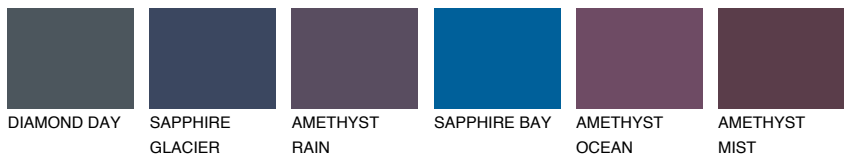

COLOUR DETAILS

ALATAU 1 AU1

16% **TSR** 13%

Matching colours

COLOURS

INTENSE

For more information on plasters and paints, go to www.ceresit.it

*The presented colours refer to plasters and paints offered by Ceresit. Due to the use of digital techniques, the presented colours might not represent the original ones, thus they cannot be considered as a reliable colour presentation. We recommend checking the authentic colour samples.