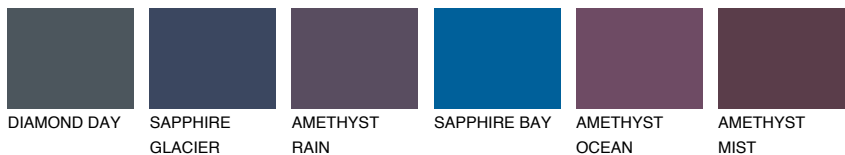

COLOUR DETAILS

ALATAU 1 AU1

16% TSR 13%

Matching colours

COLOURS

INTENSE

For more information on plasters and paints, go to www.ceresit.it

*The presented colours refer to plasters and paints offered by Ceresit. Due to the use of digital techniques, the presented colours might not represent the original ones, thus they cannot be considered as a reliable colour presentation. We recommend checking the authentic colour samples.