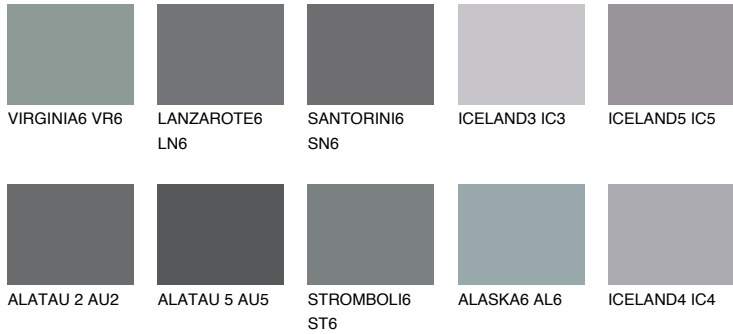

COLOUR DETAILS

ALATAU 1 AU1

16% **TSR** 13%

Matching colours

COLOURS

INTENSE

For more information on plasters and paints, go to www.ceresit.it

*The presented colours refer to plasters and paints offered by Ceresit. Due to the use of digital techniques, the presented colours might not represent the original ones, thus they cannot be considered as a reliable colour presentation. We recommend checking the authentic colour samples.