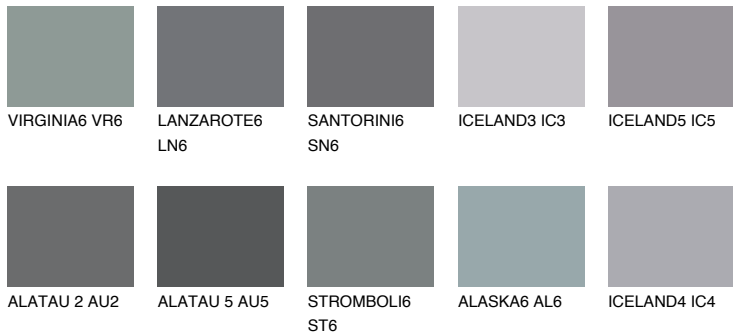

COLOUR DETAILS

ALATAU 1 AU1

16% **TSR** 13%

Matching colours

COLOURS

INTENSE

For more information on plasters and paints, go to www.ceresit.it

*The presented colours refer to plasters and paints offered by Ceresit. Due to the use of digital techniques, the presented colours might not represent the original ones, thus they cannot be considered as a reliable colour presentation. We recommend checking the authentic colour samples.