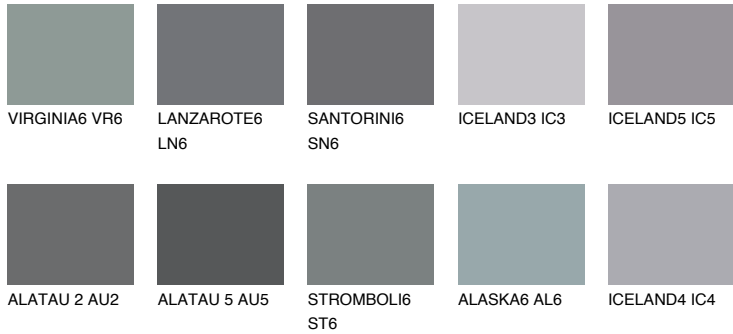

COLOUR DETAILS

ALATAU 1 AU1

16% TSR 13%

Matching colours

COLOURS

INTENSE

For more information on plasters and paints, go to www.ceresit.it

*The presented colours refer to plasters and paints offered by Ceresit. Due to the use of digital techniques, the presented colours might not represent the original ones, thus they cannot be considered as a reliable colour presentation. We recommend checking the authentic colour samples.