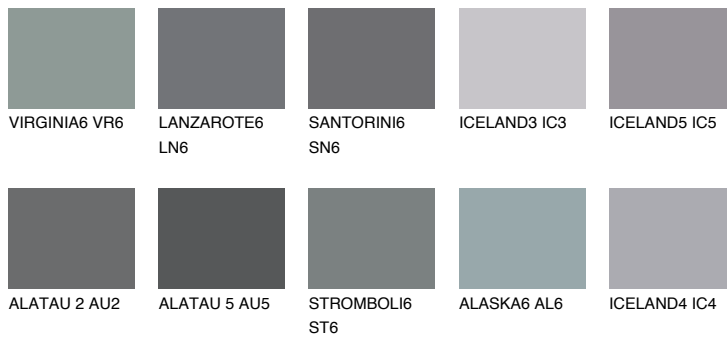

# COLOUR DETAILS

## ALATAU 1 AU1

16% TSR 13%

### Matching colours

#### COLOURS