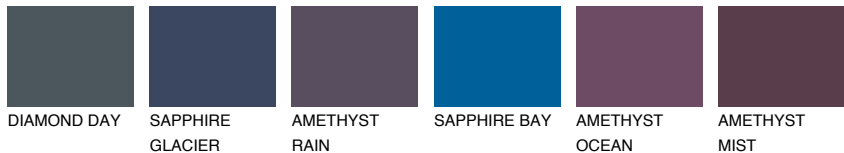

COLOUR DETAILS

ALATAU 1 AU1

16% TSR 13%

Matching colours

COLOURS

INTENSE

For more information on plasters and paints, go to www.ceresit.it

*The presented colours refer to plasters and paints offered by Ceresit. Due to the use of digital techniques, the presented colours might not represent the original ones, thus they cannot be considered as a reliable colour presentation. We recommend checking the authentic colour samples.