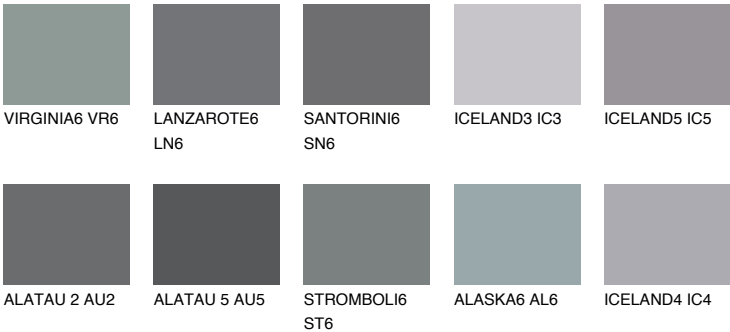

ALATAU 1 AU1

16% **TSR** 13%

Matching colours

COLOURS

INTENSE

For more information on plasters and paints, go to www.ceresit.it

*The presented colours refer to plasters and paints offered by Ceresit. Due to the use of digital techniques, the presented colours might not represent the original ones, thus they cannot be considered as a reliable colour presentation. We recommend checking the authentic colour samples.