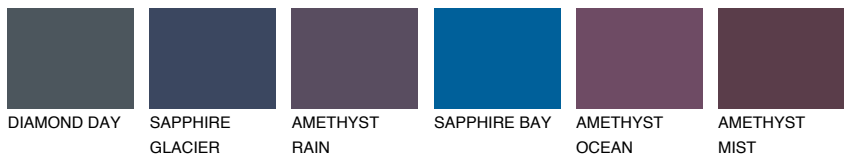

COLOUR DETAILS

ALATAU 2 AU2

15% **TSR** 14%

Matching colours

COLOURS

INTENSE

For more information on plasters and paints, go to www.ceresit.it

*The presented colours refer to plasters and paints offered by Ceresit. Due to the use of digital techniques, the presented colours might not represent the original ones, thus they cannot be considered as a reliable colour presentation. We recommend checking the authentic colour samples.