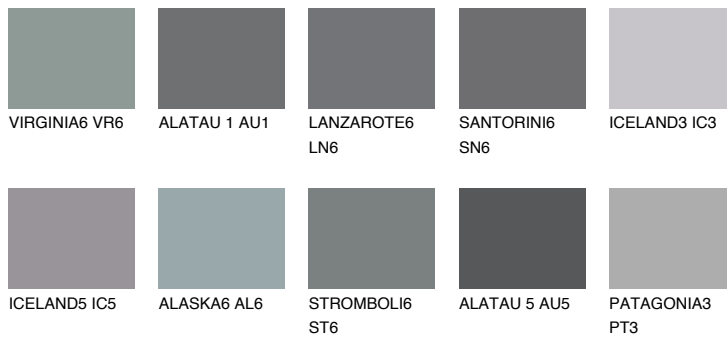

COLOUR DETAILS

ALATAU 2 AU2

15% TSR 14%

Matching colours

COLOURS

INTENSE

For more information on plasters and paints, go to www.ceresit.it

*The presented colours refer to plasters and paints offered by Ceresit. Due to the use of digital techniques, the presented colours might not represent the original ones, thus they cannot be considered as a reliable colour presentation. We recommend checking the authentic colour samples.