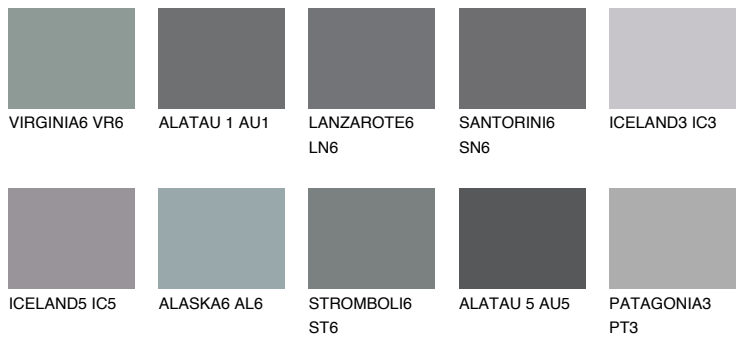

COLOUR DETAILS

ALATAU 2 AU2

15% **TSR** 14%

Matching colours

COLOURS

INTENSE

For more information on plasters and paints, go to www.ceresit.it

*The presented colours refer to plasters and paints offered by Ceresit. Due to the use of digital techniques, the presented colours might not represent the original ones, thus they cannot be considered as a reliable colour presentation. We recommend checking the authentic colour samples.