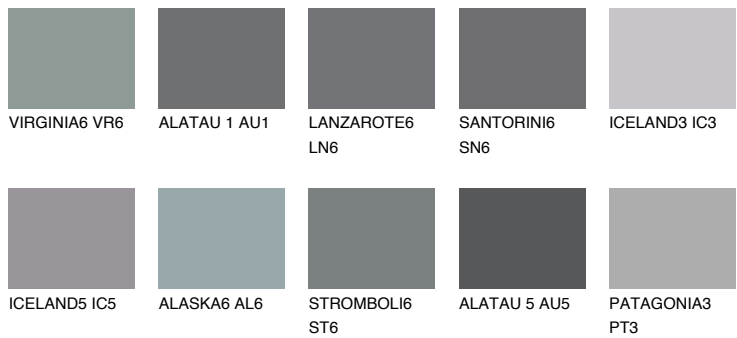

COLOUR DETAILS

ALATAU 2 AU2

15% TSR 14%

Matching colours

COLOURS

INTENSE

For more information on plasters and paints, go to www.ceresit.it

*The presented colours refer to plasters and paints offered by Ceresit. Due to the use of digital techniques, the presented colours might not represent the original ones, thus they cannot be considered as a reliable colour presentation. We recommend checking the authentic colour samples.