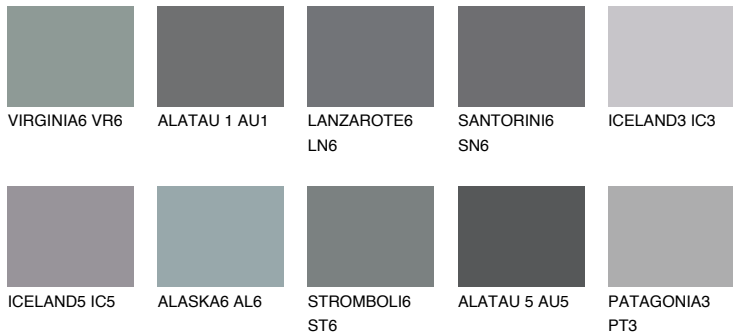

COLOUR DETAILS

ALATAU 2 AU2

15% TSR 14%

Matching colours

COLOURS

INTENSE

For more information on plasters and paints, go to www.ceresit.it

*The presented colours refer to plasters and paints offered by Ceresit. Due to the use of digital techniques, the presented colours might not represent the original ones, thus they cannot be considered as a reliable colour presentation. We recommend checking the authentic colour samples.