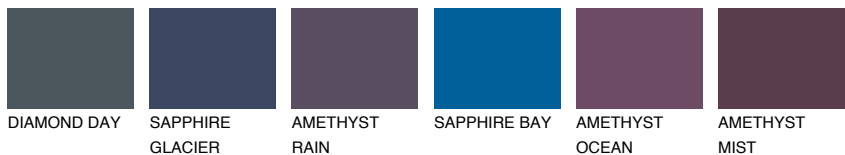

COLOUR DETAILS

ALATAU 2 AU2

15% TSR 14%

Matching colours

COLOURS

INTENSE

For more information on plasters and paints, go to www.ceresit.it

*The presented colours refer to plasters and paints offered by Ceresit. Due to the use of digital techniques, the presented colours might not represent the original ones, thus they cannot be considered as a reliable colour presentation. We recommend checking the authentic colour samples.