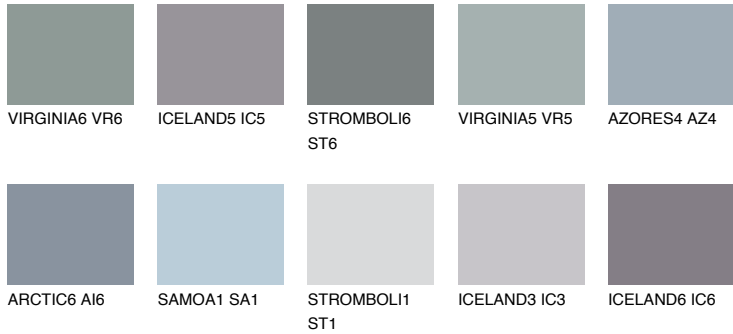

COLOUR DETAILS

ALATAU 3 AU3

11% TSR 10%

Matching colours

COLOURS

INTENSE

For more information on plasters and paints, go to www.ceresit.it

*The presented colours refer to plasters and paints offered by Ceresit. Due to the use of digital techniques, the presented colours might not represent the original ones, thus they cannot be considered as a reliable colour presentation. We recommend checking the authentic colour samples.