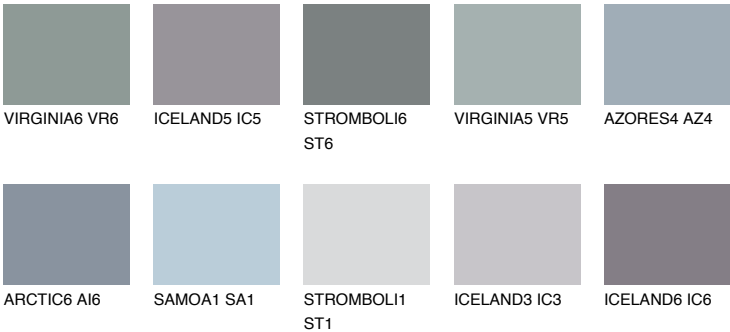

COLOUR DETAILS

ALATAU 3 AU3

☀ 11% **TSR** 10%

Matching colours

COLOURS

INTENSE

For more information on plasters and paints, go to www.ceresit.it

*The presented colours refer to plasters and paints offered by Ceresit. Due to the use of digital techniques, the presented colours might not represent the original ones, thus they cannot be considered as a reliable colour presentation. We recommend checking the authentic colour samples.