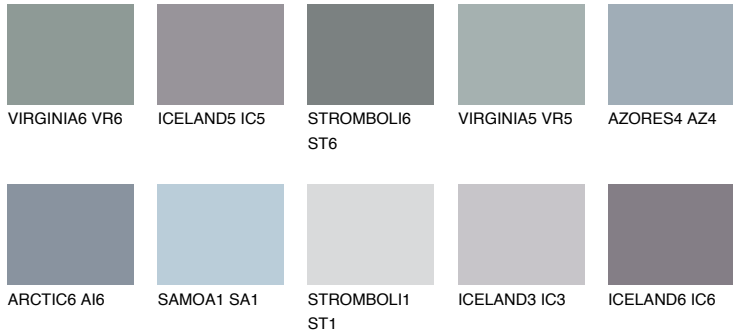

COLOUR DETAILS

ALATAU 3 AU3

☀ 11% **TSR** 10%

Matching colours

COLOURS

INTENSE

For more information on plasters and paints, go to www.ceresit.it

*The presented colours refer to plasters and paints offered by Ceresit. Due to the use of digital techniques, the presented colours might not represent the original ones, thus they cannot be considered as a reliable colour presentation. We recommend checking the authentic colour samples.