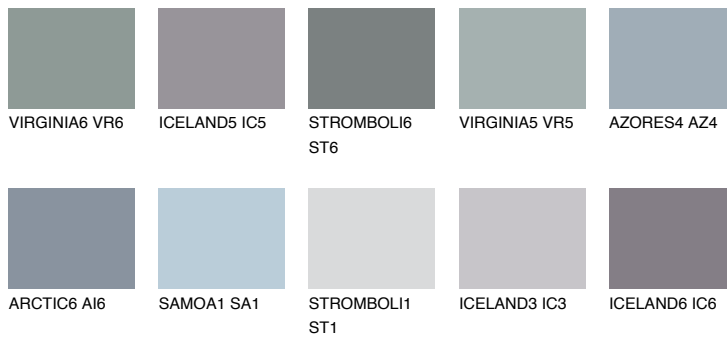

COLOUR DETAILS

ALATAU 3 AU3

☀ 11% **TSR** 10%

Matching colours

COLOURS

INTENSE

For more information on plasters and paints, go to www.ceresit.it

*The presented colours refer to plasters and paints offered by Ceresit. Due to the use of digital techniques, the presented colours might not represent the original ones, thus they cannot be considered as a reliable colour presentation. We recommend checking the authentic colour samples.