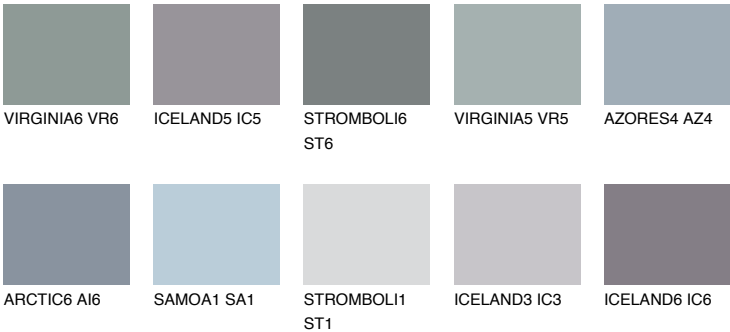

COLOUR DETAILS

ALATAU 3 AU3

☀ 11%   **TSR 10%**

Matching colours

COLOURS

INTENSE

For more information on plasters and paints, go to www.ceresit.it

*The presented colours refer to plasters and paints offered by Ceresit. Due to the use of digital techniques, the presented colours might not represent the original ones, thus they cannot be considered as a reliable colour presentation. We recommend checking the authentic colour samples.