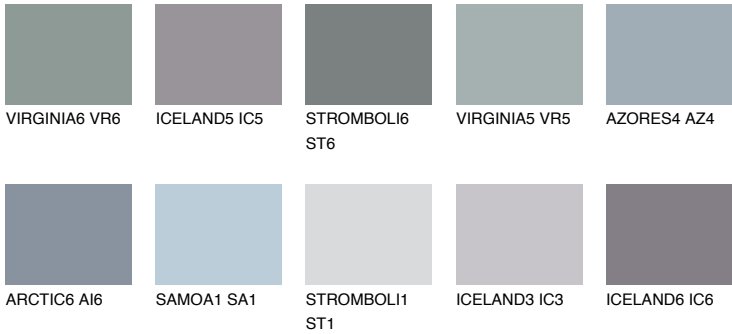

COLOUR DETAILS

ALATAU 3 AU3

11% TSR 10%

Matching colours

COLOURS

INTENSE

For more information on plasters and paints, go to www.ceresit.it

*The presented colours refer to plasters and paints offered by Ceresit. Due to the use of digital techniques, the presented colours might not represent the original ones, thus they cannot be considered as a reliable colour presentation. We recommend checking the authentic colour samples.