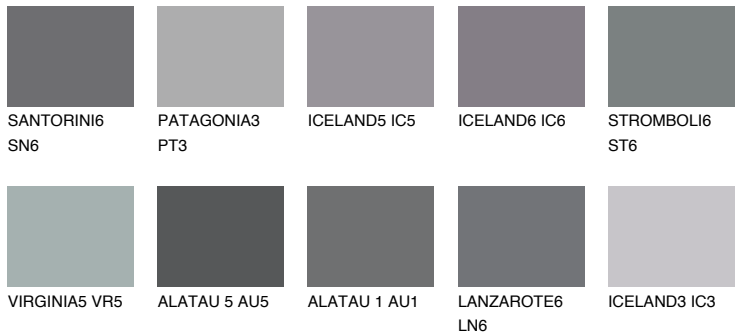

COLOUR DETAILS

ALATAU 4 AU4

☀️ 10% **TSR 9%**

Matching colours

COLOURS

INTENSE

For more information on plasters and paints, go to www.ceresit.it

*The presented colours refer to plasters and paints offered by Ceresit. Due to the use of digital techniques, the presented colours might not represent the original ones, thus they cannot be considered as a reliable colour presentation. We recommend checking the authentic colour samples.