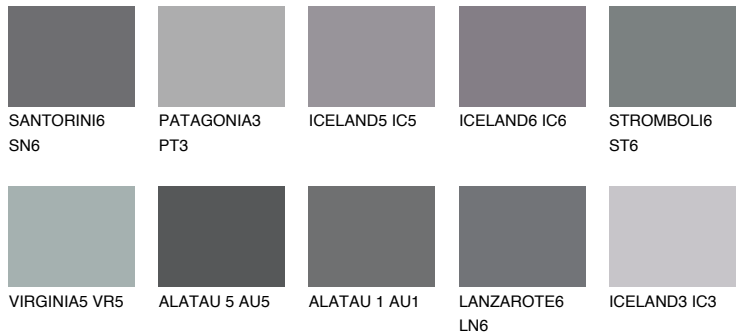

COLOUR DETAILS

ALATAU 4 AU4

☀️ 10% **TSR 9%**

Matching colours

COLOURS

INTENSE

For more information on plasters and paints, go to www.ceresit.it

*The presented colours refer to plasters and paints offered by Ceresit. Due to the use of digital techniques, the presented colours might not represent the original ones, thus they cannot be considered as a reliable colour presentation. We recommend checking the authentic colour samples.