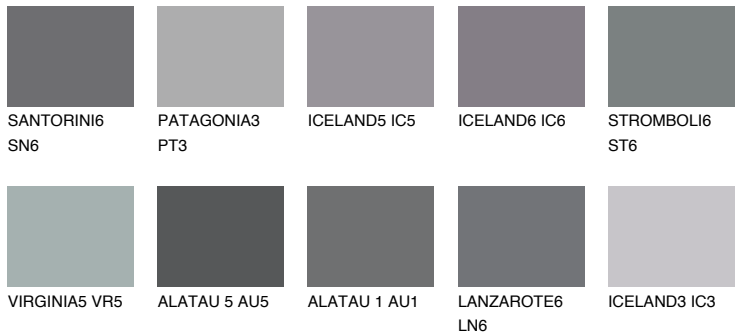

COLOUR DETAILS

ALATAU 4 AU4

10% TSR 9%

Matching colours

COLOURS

INTENSE

For more information on plasters and paints, go to www.ceresit.it

*The presented colours refer to plasters and paints offered by Ceresit. Due to the use of digital techniques, the presented colours might not represent the original ones, thus they cannot be considered as a reliable colour presentation. We recommend checking the authentic colour samples.