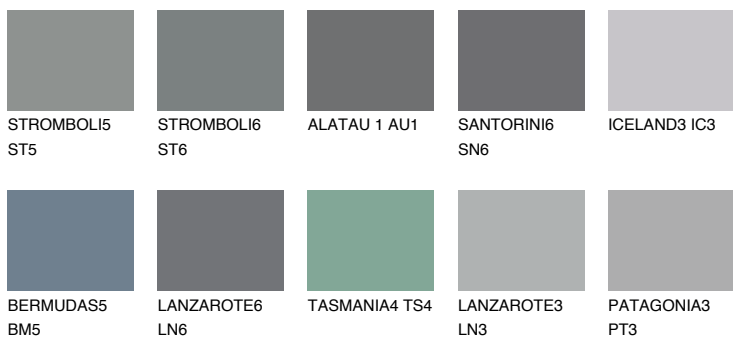

ALATAU 5 AU5

☀️ 10% **TSR 9%**

Matching colours

COLOURS

INTENSE

For more information on plasters and paints, go to
www.ceresit.it

*The presented colours refer to plasters and paints offered by Ceresit. Due to the use of digital techniques, the presented colours might not represent the original ones, thus they cannot be considered as a reliable colour presentation. We recommend checking the authentic colour samples.