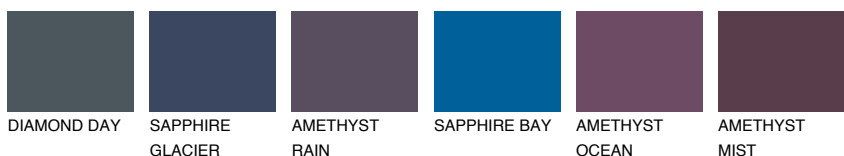

ALATAU 5 AU5

☀️ 10% **TSR 9%**

Matching colours

COLOURS

INTENSE

For more information on plasters and paints, go to
www.ceresit.it

*The presented colours refer to plasters and paints offered by Ceresit. Due to the use of digital techniques, the presented colours might not represent the original ones, thus they cannot be considered as a reliable colour presentation. We recommend checking the authentic colour samples.