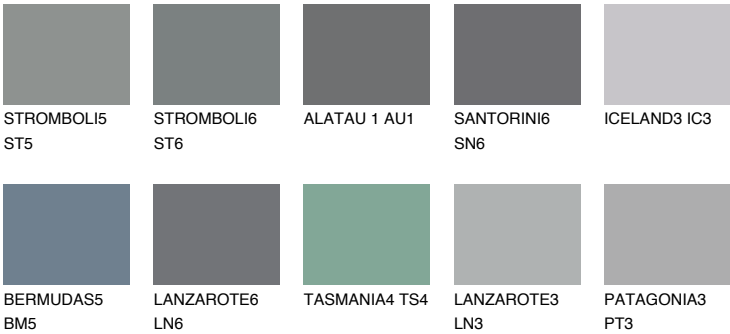

ALATAU 5 AU5

10% TSR 9%

Matching colours

COLOURS

INTENSE

For more information on plasters and paints, go to www.ceresit.it

*The presented colours refer to plasters and paints offered by Ceresit. Due to the use of digital techniques, the presented colours might not represent the original ones, thus they cannot be considered as a reliable colour presentation. We recommend checking the authentic colour samples.