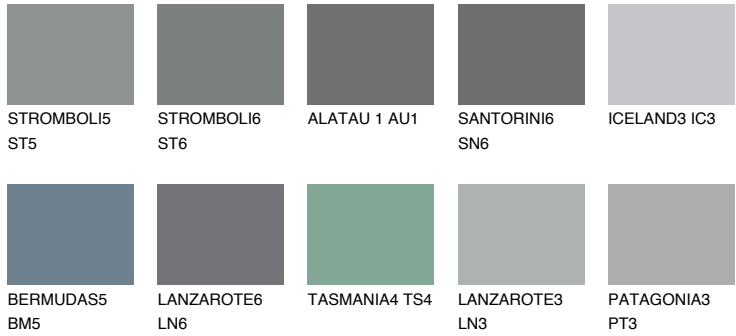

ALATAU 5 AU5

☀️ 10% **TSR 9%**

Matching colours

COLOURS

INTENSE

For more information on plasters and paints, go to
www.ceresit.it

*The presented colours refer to plasters and paints offered by Ceresit. Due to the use of digital techniques, the presented colours might not represent the original ones, thus they cannot be considered as a reliable colour presentation. We recommend checking the authentic colour samples.