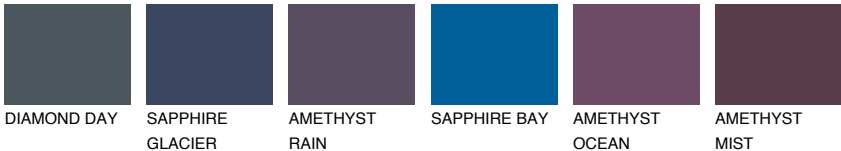

ALATAU 5 AU5

☀️ 10% **TSR 9%**

Matching colours

COLOURS

INTENSE

For more information on plasters and paints, go to www.ceresit.it

*The presented colours refer to plasters and paints offered by Ceresit. Due to the use of digital techniques, the presented colours might not represent the original ones, thus they cannot be considered as a reliable colour presentation. We recommend checking the authentic colour samples.