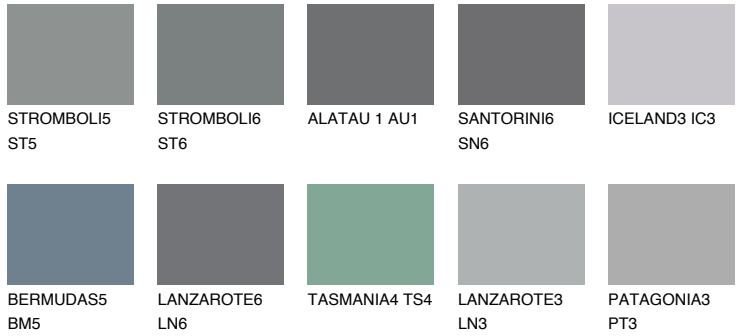

ALATAU 5 AU5

10% **TSR** 9%

Matching colours

COLOURS

INTENSE

For more information on plasters and paints, go to
www.ceresit.it

*The presented colours refer to plasters and paints offered by Ceresit. Due to the use of digital techniques, the presented colours might not represent the original ones, thus they cannot be considered as a reliable colour presentation. We recommend checking the authentic colour samples.