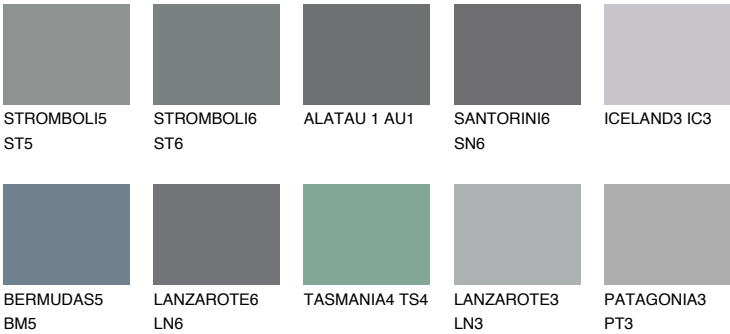

ALATAU 5 AU5

☀️ 10% **TSR 9%**

Matching colours

COLOURS

INTENSE

For more information on plasters and paints, go to www.ceresit.it

*The presented colours refer to plasters and paints offered by Ceresit. Due to the use of digital techniques, the presented colours might not represent the original ones, thus they cannot be considered as a reliable colour presentation. We recommend checking the authentic colour samples.