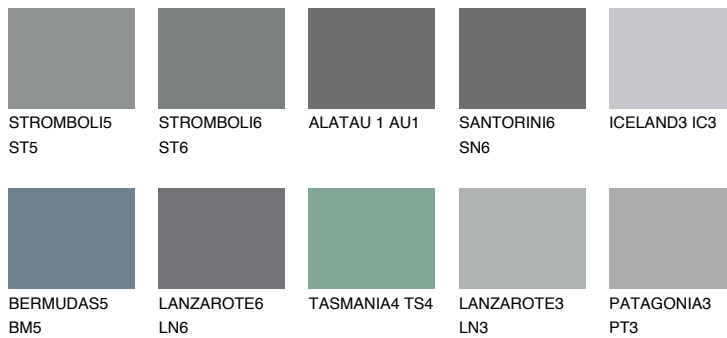

## ALATAU 5 AU5

☀️ 10%    **TSR 9%**

### Matching colours

#### COLOURS

#### INTENSE

For more information on plasters and paints, go to  
[www.ceresit.it](http://www.ceresit.it)

\*The presented colours refer to plasters and paints offered by Ceresit. Due to the use of digital techniques, the presented colours might not represent the original ones, thus they cannot be considered as a reliable colour presentation. We recommend checking the authentic colour samples.