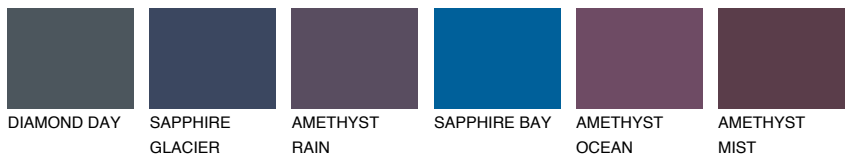

ALATAU 6 AU6

9% **TSR** 9%

Matching colours

COLOURS

INTENSE

For more information on plasters and paints, go to www.ceresit.it

*The presented colours refer to plasters and paints offered by Ceresit. Due to the use of digital techniques, the presented colours might not represent the original ones, thus they cannot be considered as a reliable colour presentation. We recommend checking the authentic colour samples.