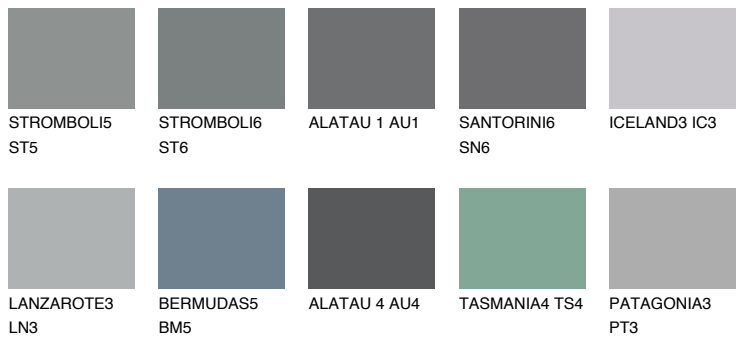

ALATAU 6 AU6

9% **TSR** 9%

Matching colours

COLOURS

INTENSE

For more information on plasters and paints, go to www.ceresit.it

*The presented colours refer to plasters and paints offered by Ceresit. Due to the use of digital techniques, the presented colours might not represent the original ones, thus they cannot be considered as a reliable colour presentation. We recommend checking the authentic colour samples.