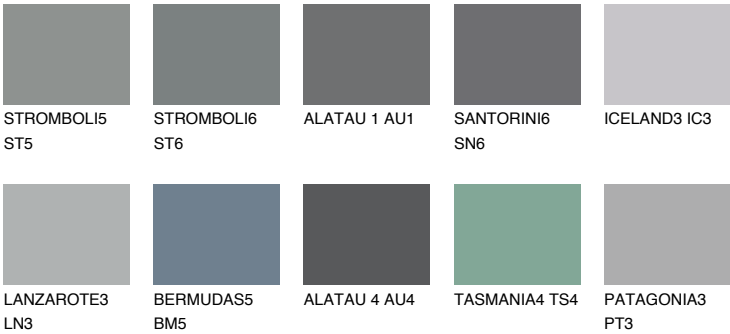

ALATAU 6 AU6

9% **TSR** 9%

Matching colours

COLOURS

INTENSE

For more information on plasters and paints, go to www.ceresit.it

*The presented colours refer to plasters and paints offered by Ceresit. Due to the use of digital techniques, the presented colours might not represent the original ones, thus they cannot be considered as a reliable colour presentation. We recommend checking the authentic colour samples.