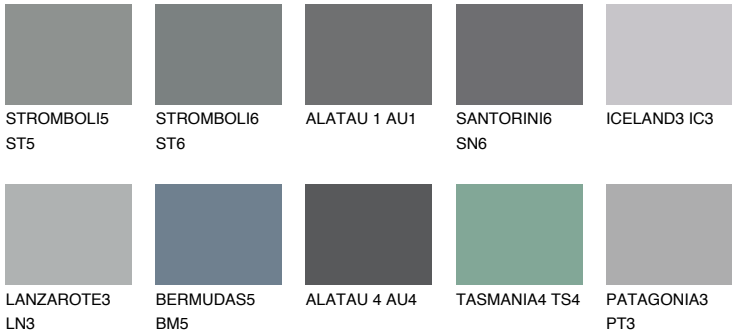

ALATAU 6 AU6

9% **TSR** 9%

Matching colours

COLOURS

INTENSE

For more information on plasters and paints, go to www.ceresit.it

*The presented colours refer to plasters and paints offered by Ceresit. Due to the use of digital techniques, the presented colours might not represent the original ones, thus they cannot be considered as a reliable colour presentation. We recommend checking the authentic colour samples.