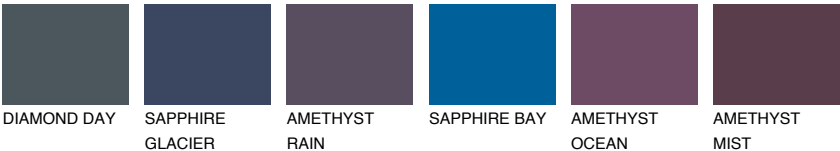

ALATAU 6 AU6

9% **TSR** 9%

Matching colours

COLOURS

INTENSE

For more information on plasters and paints, go to www.ceresit.it

*The presented colours refer to plasters and paints offered by Ceresit. Due to the use of digital techniques, the presented colours might not represent the original ones, thus they cannot be considered as a reliable colour presentation. We recommend checking the authentic colour samples.