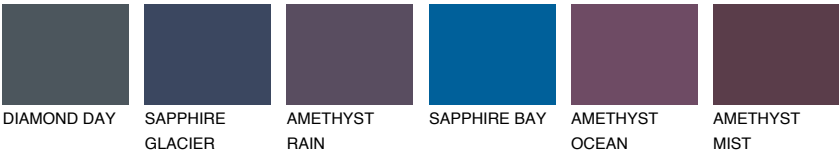

ALATAU 6 AU6

9% **TSR** 9%

Matching colours

COLOURS

INTENSE

For more information on plasters and paints, go to www.ceresit.it

*The presented colours refer to plasters and paints offered by Ceresit. Due to the use of digital techniques, the presented colours might not represent the original ones, thus they cannot be considered as a reliable colour presentation. We recommend checking the authentic colour samples.