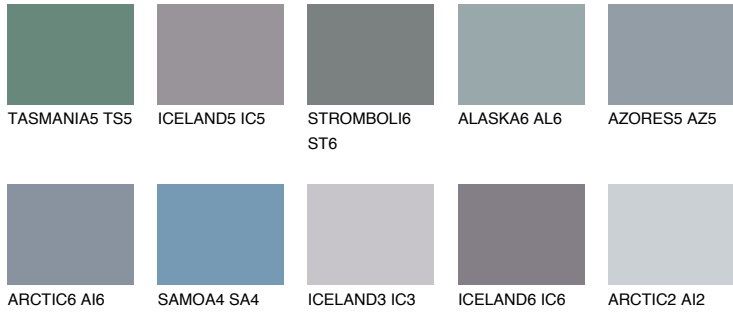

COLOUR DETAILS

TEIDE 1 TI1

7% **TSR** 7%

Matching colours

COLOURS

INTENSE

For more information on plasters and paints, go to www.ceresit.it

*The presented colours refer to plasters and paints offered by Ceresit. Due to the use of digital techniques, the presented colours might not represent the original ones, thus they cannot be considered as a reliable colour presentation. We recommend checking the authentic colour samples.