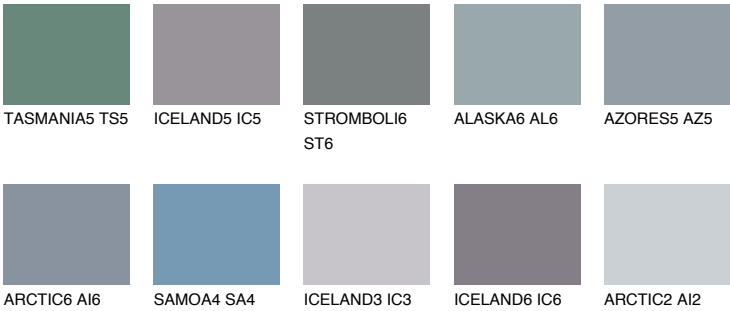

TEIDE 1 TI1

7% TSR 7%

Matching colours

COLOURS

INTENSE

For more information on plasters and paints, go to www.ceresit.it

*The presented colours refer to plasters and paints offered by Ceresit. Due to the use of digital techniques, the presented colours might not represent the original ones, thus they cannot be considered as a reliable colour presentation. We recommend checking the authentic colour samples.