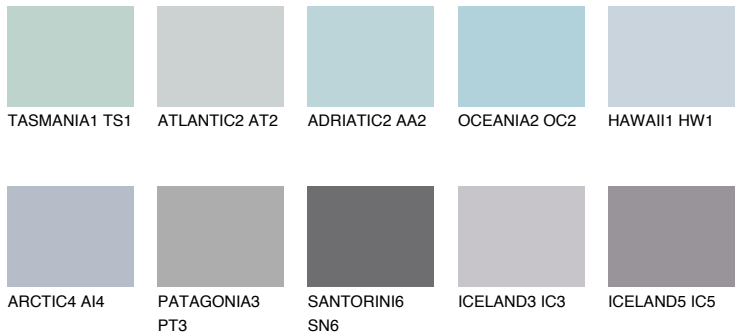

COLOUR DETAILS

AZORES2 AZ2

60% TSR 59%

Matching colours

COLOURS

INTENSE

For more information on plasters and paints, go to www.ceresit.it

*The presented colours refer to plasters and paints offered by Ceresit. Due to the use of digital techniques, the presented colours might not represent the original ones, thus they cannot be considered as a reliable colour presentation. We recommend checking the authentic colour samples.