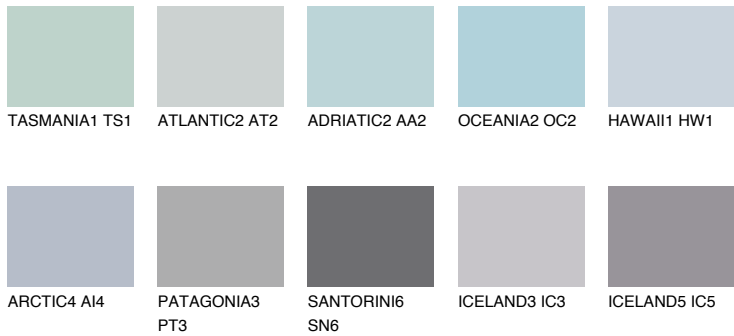

COLOUR DETAILS

AZORES2 AZ2

60% TSR 59%

Matching colours

COLOURS

INTENSE

For more information on plasters and paints, go to www.ceresit.it

*The presented colours refer to plasters and paints offered by Ceresit. Due to the use of digital techniques, the presented colours might not represent the original ones, thus they cannot be considered as a reliable colour presentation. We recommend checking the authentic colour samples.