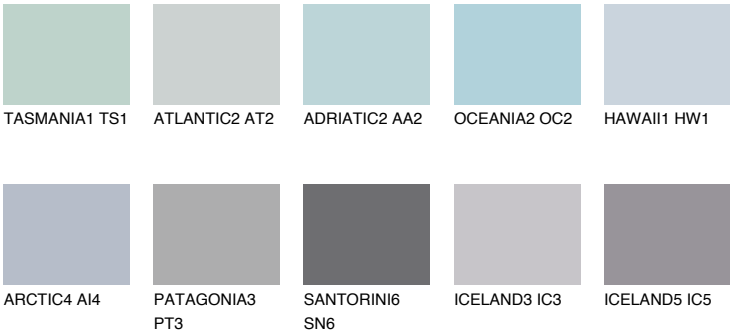

AZORES2 AZ2

60% TSR 59%

Matching colours

COLOURS

INTENSE

For more information on plasters and paints, go to www.ceresit.it

*The presented colours refer to plasters and paints offered by Ceresit. Due to the use of digital techniques, the presented colours might not represent the original ones, thus they cannot be considered as a reliable colour presentation. We recommend checking the authentic colour samples.