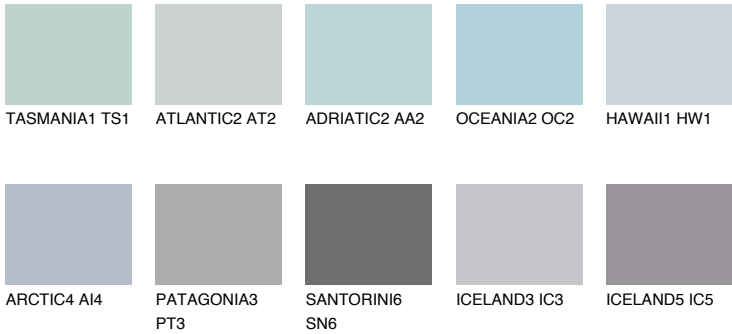

AZORES2 AZ2

60% TSR 59%

Matching colours

COLOURS

INTENSE

For more information on plasters and paints, go to www.ceresit.it

*The presented colours refer to plasters and paints offered by Ceresit. Due to the use of digital techniques, the presented colours might not represent the original ones, thus they cannot be considered as a reliable colour presentation. We recommend checking the authentic colour samples.