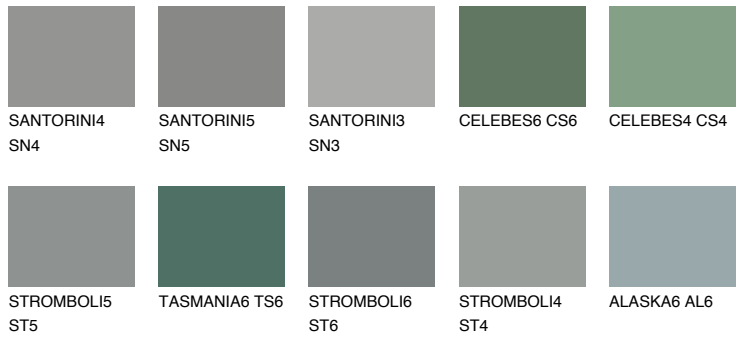

COLOUR DETAILS

TEIDE 2 TI2

7% TSR 6%

Matching colours

COLOURS

INTENSE

For more information on plasters and paints, go to www.ceresit.it

*The presented colours refer to plasters and paints offered by Ceresit. Due to the use of digital techniques, the presented colours might not represent the original ones, thus they cannot be considered as a reliable colour presentation. We recommend checking the authentic colour samples.