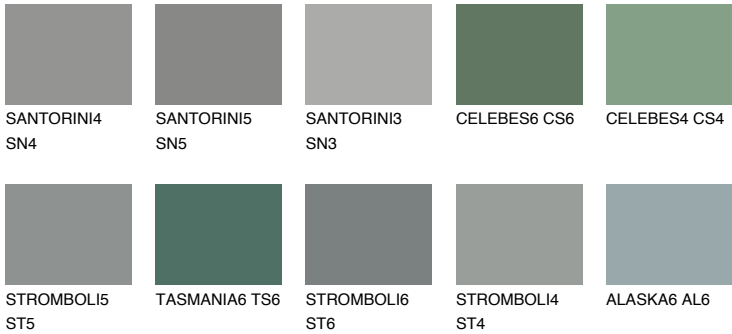

TEIDE 2 TI2

7% **TSR** 6%

Matching colours

COLOURS

INTENSE

For more information on plasters and paints, go to www.ceresit.it

*The presented colours refer to plasters and paints offered by Ceresit. Due to the use of digital techniques, the presented colours might not represent the original ones, thus they cannot be considered as a reliable colour presentation. We recommend checking the authentic colour samples.