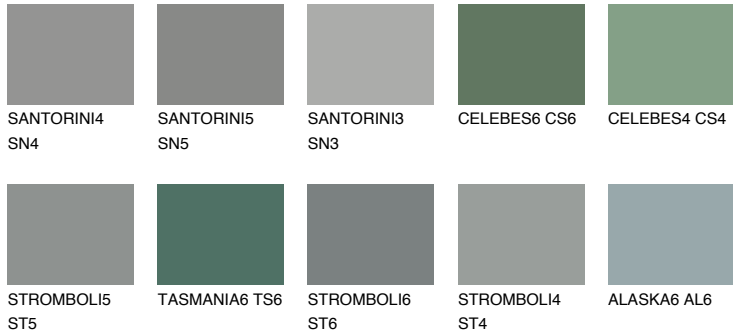

COLOUR DETAILS

TEIDE 2 TI2

7% TSR 6%

Matching colours

COLOURS

INTENSE

For more information on plasters and paints, go to www.ceresit.it

*The presented colours refer to plasters and paints offered by Ceresit. Due to the use of digital techniques, the presented colours might not represent the original ones, thus they cannot be considered as a reliable colour presentation. We recommend checking the authentic colour samples.