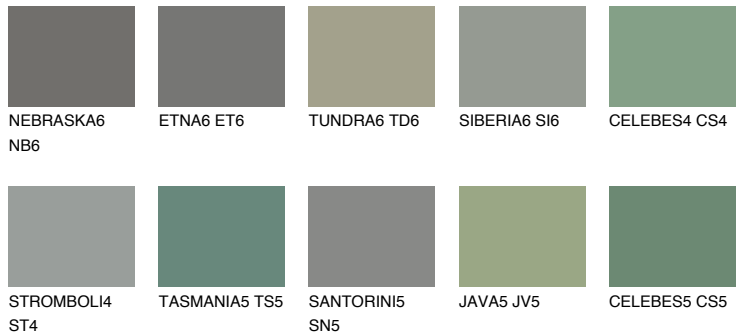

# COLOUR DETAILS

## Matching colours

### COLOURS

### INTENSE

For more information on plasters and paints, go to [www.ceresit.it](http://www.ceresit.it)

\*The presented colours refer to plasters and paints offered by Ceresit. Due to the use of digital techniques, the presented colours might not represent the original ones, thus they cannot be considered as a reliable colour presentation. We recommend checking the authentic colour samples.