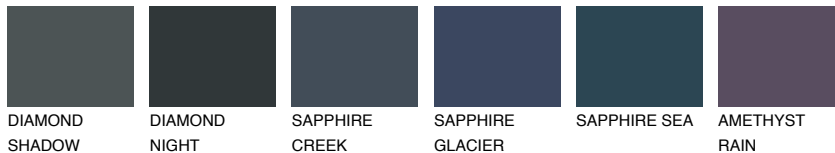

COLOUR DETAILS

TEIDE 4 TI4

6% TSR 5%

Matching colours

COLOURS

INTENSE

For more information on plasters and paints, go to www.ceresit.it

*The presented colours refer to plasters and paints offered by Ceresit. Due to the use of digital techniques, the presented colours might not represent the original ones, thus they cannot be considered as a reliable colour presentation. We recommend checking the authentic colour samples.