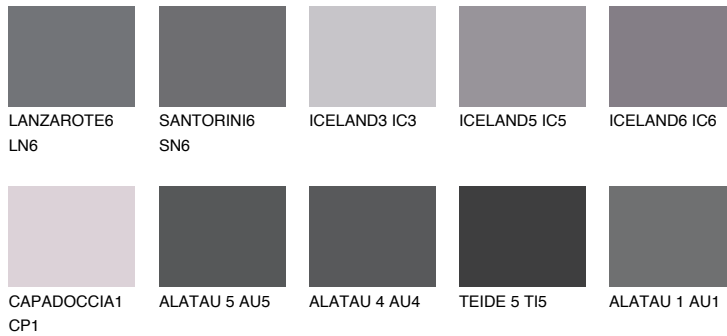

COLOUR DETAILS

TEIDE 4 TI4

6% TSR 5%

Matching colours

COLOURS

INTENSE

For more information on plasters and paints, go to www.ceresit.it

*The presented colours refer to plasters and paints offered by Ceresit. Due to the use of digital techniques, the presented colours might not represent the original ones, thus they cannot be considered as a reliable colour presentation. We recommend checking the authentic colour samples.