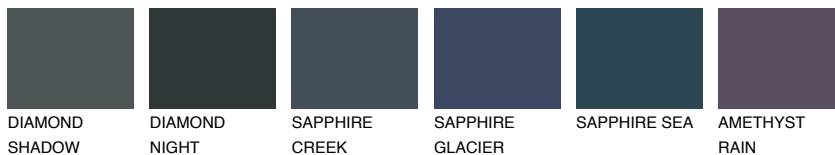

COLOUR DETAILS

TEIDE 4 TI4

6% TSR 5%

Matching colours

COLOURS

INTENSE

For more information on plasters and paints, go to www.ceresit.it

*The presented colours refer to plasters and paints offered by Ceresit. Due to the use of digital techniques, the presented colours might not represent the original ones, thus they cannot be considered as a reliable colour presentation. We recommend checking the authentic colour samples.