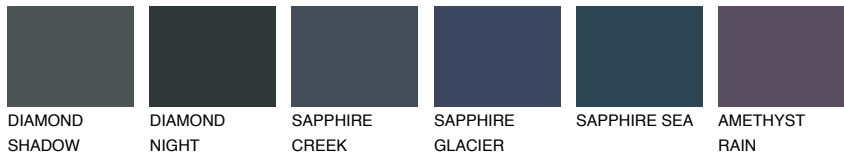

COLOUR DETAILS

TEIDE 4 TI4

6% TSR 5%

Matching colours

COLOURS

INTENSE

For more information on plasters and paints, go to www.ceresit.it

*The presented colours refer to plasters and paints offered by Ceresit. Due to the use of digital techniques, the presented colours might not represent the original ones, thus they cannot be considered as a reliable colour presentation. We recommend checking the authentic colour samples.