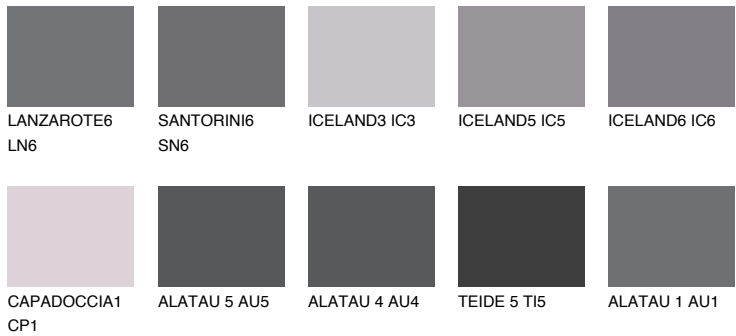

COLOUR DETAILS

TEIDE 4 TI4

6% TSR 5%

Matching colours

COLOURS

INTENSE

For more information on plasters and paints, go to www.ceresit.it

*The presented colours refer to plasters and paints offered by Ceresit. Due to the use of digital techniques, the presented colours might not represent the original ones, thus they cannot be considered as a reliable colour presentation. We recommend checking the authentic colour samples.