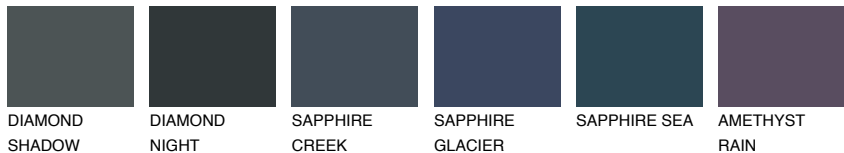

COLOUR DETAILS

TEIDE 4 TI4

6% TSR 5%

Matching colours

COLOURS

INTENSE

For more information on plasters and paints, go to www.ceresit.it

*The presented colours refer to plasters and paints offered by Ceresit. Due to the use of digital techniques, the presented colours might not represent the original ones, thus they cannot be considered as a reliable colour presentation. We recommend checking the authentic colour samples.