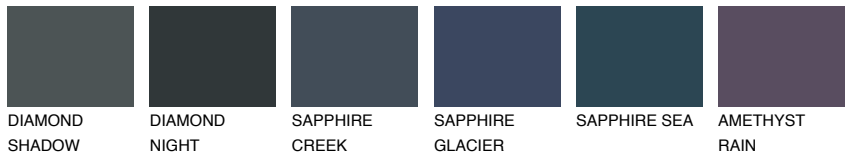

COLOUR DETAILS

TEIDE 4 TI4

6% TSR 5%

Matching colours

COLOURS

INTENSE

For more information on plasters and paints, go to www.ceresit.it

*The presented colours refer to plasters and paints offered by Ceresit. Due to the use of digital techniques, the presented colours might not represent the original ones, thus they cannot be considered as a reliable colour presentation. We recommend checking the authentic colour samples.