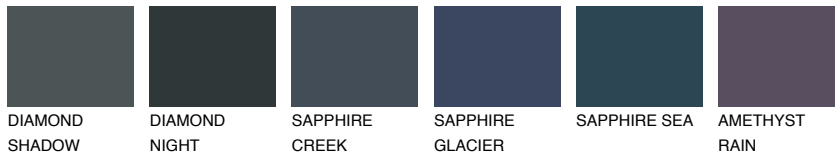

COLOUR DETAILS

TEIDE 4 TI4

6% TSR 5%

Matching colours

COLOURS

INTENSE

For more information on plasters and paints, go to www.ceresit.it

*The presented colours refer to plasters and paints offered by Ceresit. Due to the use of digital techniques, the presented colours might not represent the original ones, thus they cannot be considered as a reliable colour presentation. We recommend checking the authentic colour samples.