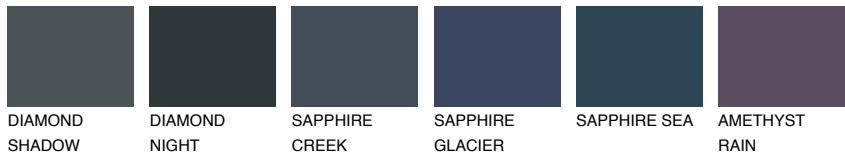

COLOUR DETAILS

TEIDE 4 TI4

6% TSR 5%

Matching colours

COLOURS

INTENSE

For more information on plasters and paints, go to www.ceresit.it

*The presented colours refer to plasters and paints offered by Ceresit. Due to the use of digital techniques, the presented colours might not represent the original ones, thus they cannot be considered as a reliable colour presentation. We recommend checking the authentic colour samples.