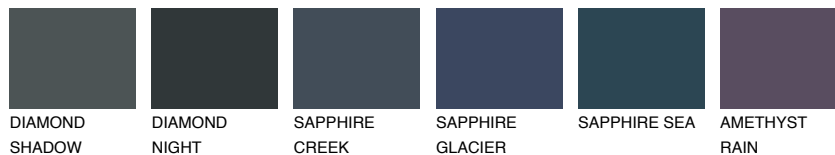

COLOUR DETAILS

TEIDE 5 TI5

5% TSR 4%

Matching colours

COLOURS

INTENSE

For more information on plasters and paints, go to www.ceresit.it

*The presented colours refer to plasters and paints offered by Ceresit. Due to the use of digital techniques, the presented colours might not represent the original ones, thus they cannot be considered as a reliable colour presentation. We recommend checking the authentic colour samples.