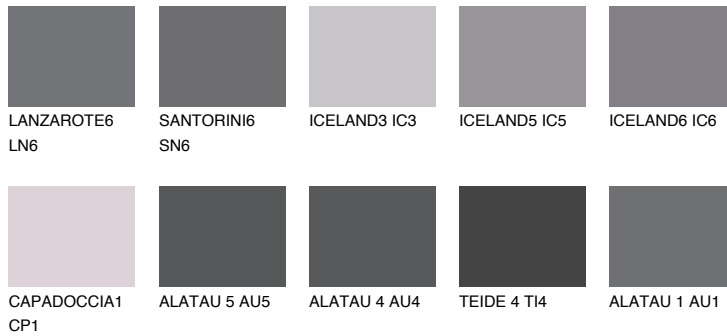

COLOUR DETAILS

TEIDE 5 TI5

5% TSR 4%

Matching colours

COLOURS

INTENSE

For more information on plasters and paints, go to www.ceresit.it

*The presented colours refer to plasters and paints offered by Ceresit. Due to the use of digital techniques, the presented colours might not represent the original ones, thus they cannot be considered as a reliable colour presentation. We recommend checking the authentic colour samples.