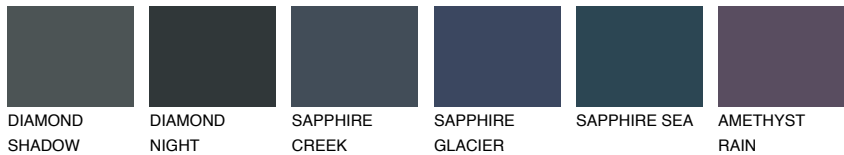

COLOUR DETAILS

TEIDE 5 TI5

5% TSR 4%

Matching colours

COLOURS

INTENSE

For more information on plasters and paints, go to www.ceresit.it

*The presented colours refer to plasters and paints offered by Ceresit. Due to the use of digital techniques, the presented colours might not represent the original ones, thus they cannot be considered as a reliable colour presentation. We recommend checking the authentic colour samples.