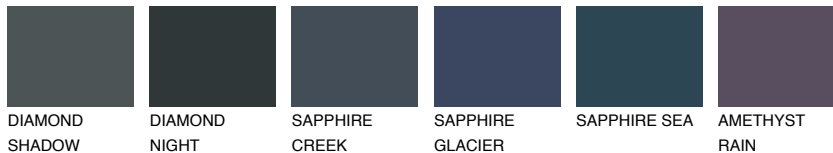

COLOUR DETAILS

TEIDE 5 TI5

5% TSR 4%

Matching colours

COLOURS

INTENSE

For more information on plasters and paints, go to www.ceresit.it

*The presented colours refer to plasters and paints offered by Ceresit. Due to the use of digital techniques, the presented colours might not represent the original ones, thus they cannot be considered as a reliable colour presentation. We recommend checking the authentic colour samples.