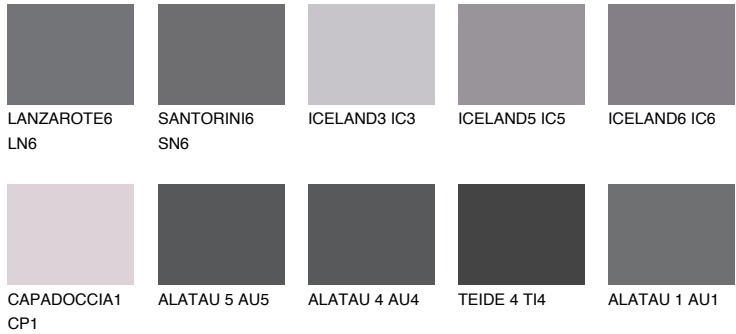

COLOUR DETAILS

TEIDE 5 TI5

5% TSR 4%

Matching colours

COLOURS

INTENSE

For more information on plasters and paints, go to www.ceresit.it

*The presented colours refer to plasters and paints offered by Ceresit. Due to the use of digital techniques, the presented colours might not represent the original ones, thus they cannot be considered as a reliable colour presentation. We recommend checking the authentic colour samples.