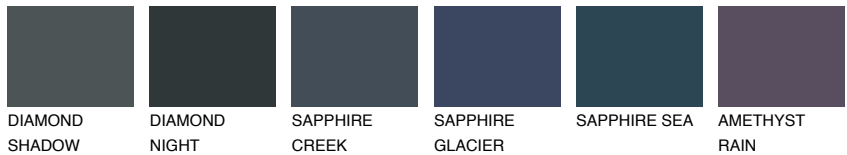

COLOUR DETAILS

TEIDE 5 TI5

5% TSR 4%

Matching colours

COLOURS

INTENSE

For more information on plasters and paints, go to www.ceresit.it

*The presented colours refer to plasters and paints offered by Ceresit. Due to the use of digital techniques, the presented colours might not represent the original ones, thus they cannot be considered as a reliable colour presentation. We recommend checking the authentic colour samples.