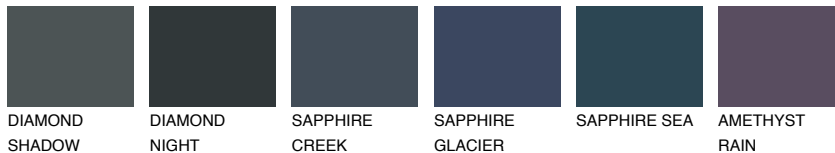

COLOUR DETAILS

TEIDE 5 TI5

5% TSR 4%

Matching colours

COLOURS

INTENSE

For more information on plasters and paints, go to www.ceresit.it

*The presented colours refer to plasters and paints offered by Ceresit. Due to the use of digital techniques, the presented colours might not represent the original ones, thus they cannot be considered as a reliable colour presentation. We recommend checking the authentic colour samples.