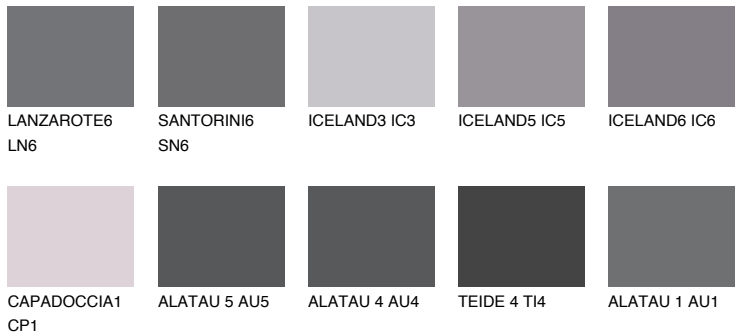

COLOUR DETAILS

TEIDE 5 TI5

5% TSR 4%

Matching colours

COLOURS

INTENSE

For more information on plasters and paints, go to www.ceresit.it

*The presented colours refer to plasters and paints offered by Ceresit. Due to the use of digital techniques, the presented colours might not represent the original ones, thus they cannot be considered as a reliable colour presentation. We recommend checking the authentic colour samples.