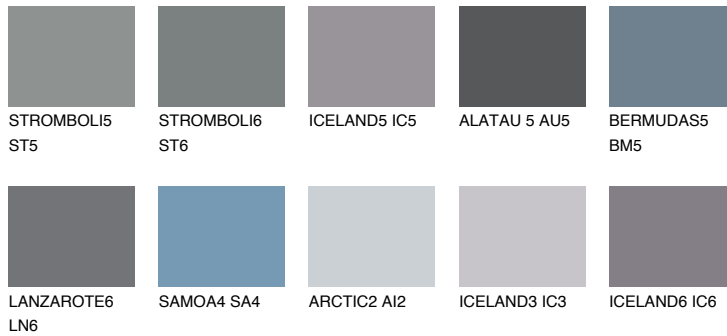

# COLOUR DETAILS

## TEIDE 6 TI6

4% TSR 3%

### Matching colours

#### COLOURS