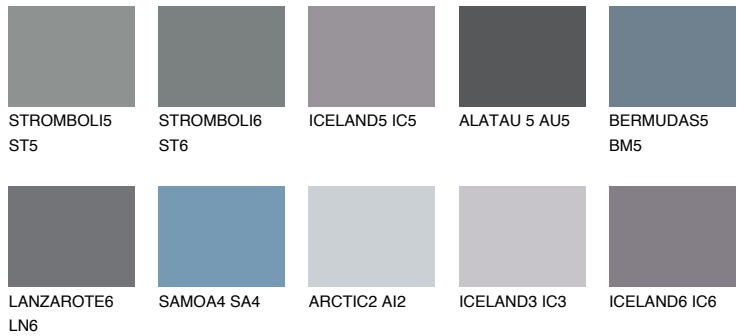

COLOUR DETAILS

TEIDE 6 TI6

4% TSR 3%

Matching colours

COLOURS

INTENSE

For more information on plasters and paints, go to www.ceresit.it

*The presented colours refer to plasters and paints offered by Ceresit. Due to the use of digital techniques, the presented colours might not represent the original ones, thus they cannot be considered as a reliable colour presentation. We recommend checking the authentic colour samples.