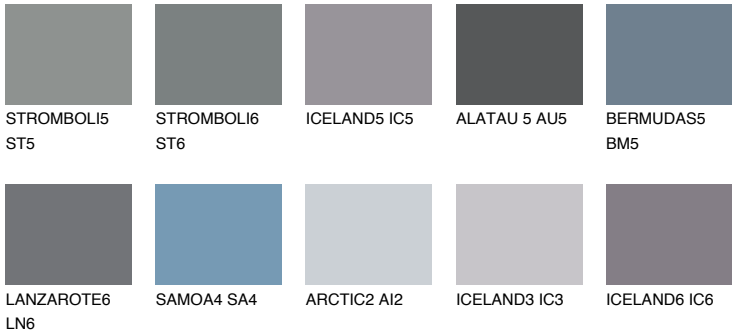

## TEIDE 6 TI6

4% TSR 3%

### Matching colours

#### COLOURS

#### INTENSE

For more information on plasters and paints, go to [www.ceresit.it](http://www.ceresit.it)

\*The presented colours refer to plasters and paints offered by Ceresit. Due to the use of digital techniques, the presented colours might not represent the original ones, thus they cannot be considered as a reliable colour presentation. We recommend checking the authentic colour samples.