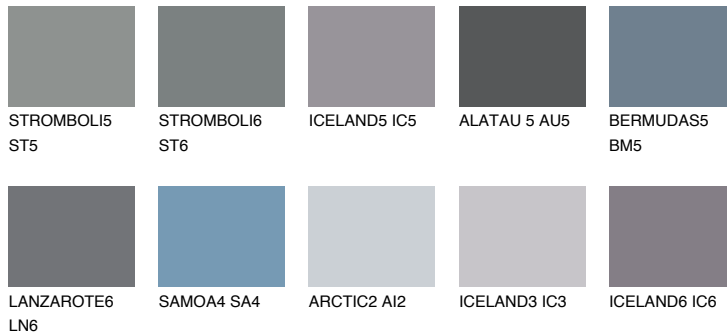

COLOUR DETAILS

TEIDE 6 TI6

4% TSR 3%

Matching colours

COLOURS

INTENSE

For more information on plasters and paints, go to www.ceresit.it

*The presented colours refer to plasters and paints offered by Ceresit. Due to the use of digital techniques, the presented colours might not represent the original ones, thus they cannot be considered as a reliable colour presentation. We recommend checking the authentic colour samples.