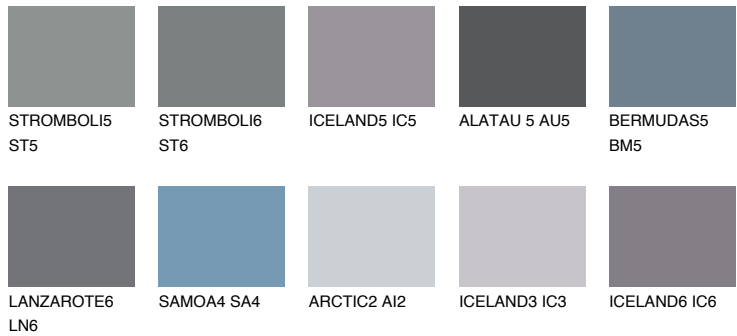

TEIDE 6 TI6

4% **TSR** 3%

Matching colours

COLOURS

INTENSE

For more information on plasters and paints, go to www.ceresit.it

*The presented colours refer to plasters and paints offered by Ceresit. Due to the use of digital techniques, the presented colours might not represent the original ones, thus they cannot be considered as a reliable colour presentation. We recommend checking the authentic colour samples.