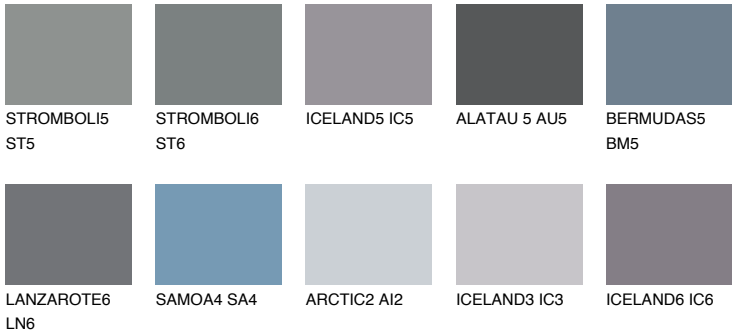

TEIDE 6 TI6

4% TSR 3%

Matching colours

COLOURS

INTENSE

For more information on plasters and paints, go to www.ceresit.it

*The presented colours refer to plasters and paints offered by Ceresit. Due to the use of digital techniques, the presented colours might not represent the original ones, thus they cannot be considered as a reliable colour presentation. We recommend checking the authentic colour samples.