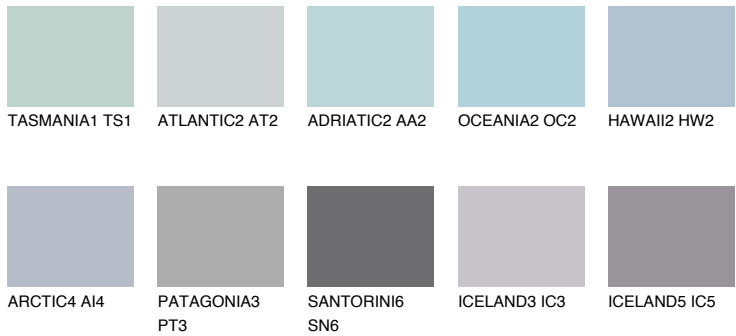

COLOUR DETAILS

AZORES3 AZ3

49% TSR 56%

Matching colours

COLOURS

INTENSE

For more information on plasters and paints, go to www.ceresit.it

*The presented colours refer to plasters and paints offered by Ceresit. Due to the use of digital techniques, the presented colours might not represent the original ones, thus they cannot be considered as a reliable colour presentation. We recommend checking the authentic colour samples.