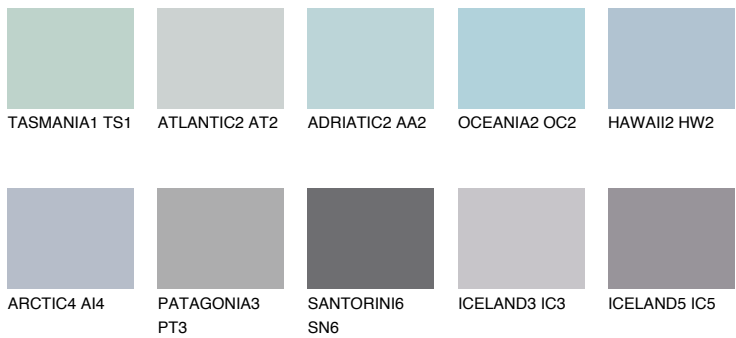

COLOUR DETAILS

AZORES3 AZ3

49% TSR 56%

Matching colours

COLOURS

INTENSE

For more information on plasters and paints, go to www.ceresit.it

*The presented colours refer to plasters and paints offered by Ceresit. Due to the use of digital techniques, the presented colours might not represent the original ones, thus they cannot be considered as a reliable colour presentation. We recommend checking the authentic colour samples.