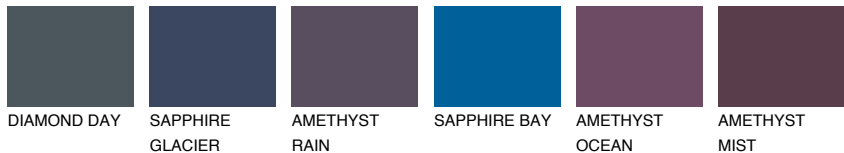

COLOUR DETAILS

TAHITI1 TH1

60% **TSR** 61%

Matching colours

COLOURS

INTENSE

For more information on plasters and paints, go to www.ceresit.it

*The presented colours refer to plasters and paints offered by Ceresit. Due to the use of digital techniques, the presented colours might not represent the original ones, thus they cannot be considered as a reliable colour presentation. We recommend checking the authentic colour samples.