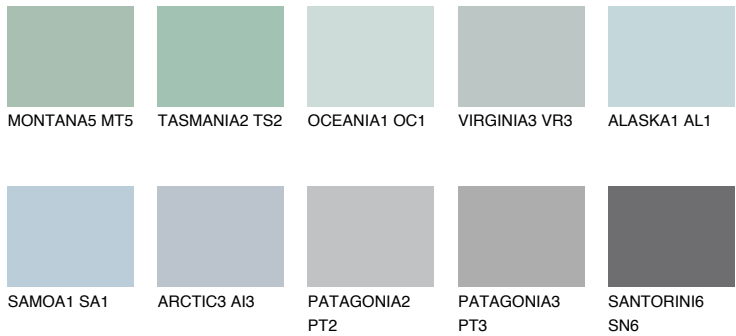

COLOUR DETAILS

TAHITI1 TH1

60% **TSR** 61%

Matching colours

COLOURS

INTENSE

For more information on plasters and paints, go to www.ceresit.it

*The presented colours refer to plasters and paints offered by Ceresit. Due to the use of digital techniques, the presented colours might not represent the original ones, thus they cannot be considered as a reliable colour presentation. We recommend checking the authentic colour samples.