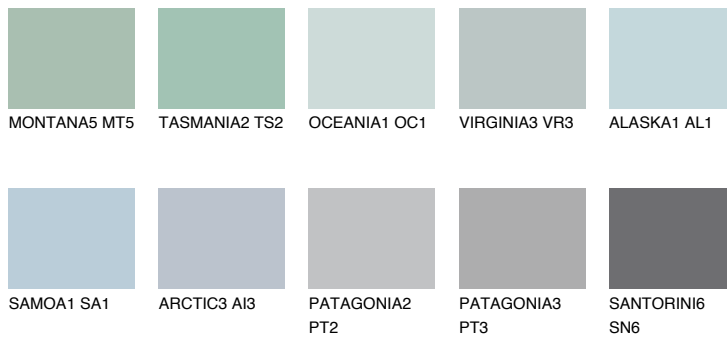

COLOUR DETAILS

TAHITI1 TH1

60% **TSR** 61%

Matching colours

COLOURS

INTENSE

For more information on plasters and paints, go to www.ceresit.it

*The presented colours refer to plasters and paints offered by Ceresit. Due to the use of digital techniques, the presented colours might not represent the original ones, thus they cannot be considered as a reliable colour presentation. We recommend checking the authentic colour samples.