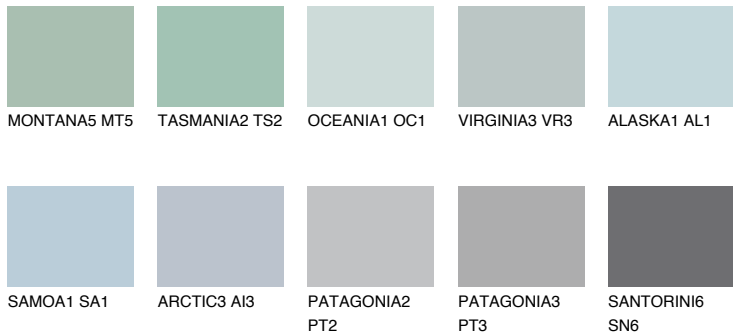

# COLOUR DETAILS

## TAHITI1 TH1

60% **TSR** 61%

### Matching colours

#### COLOURS