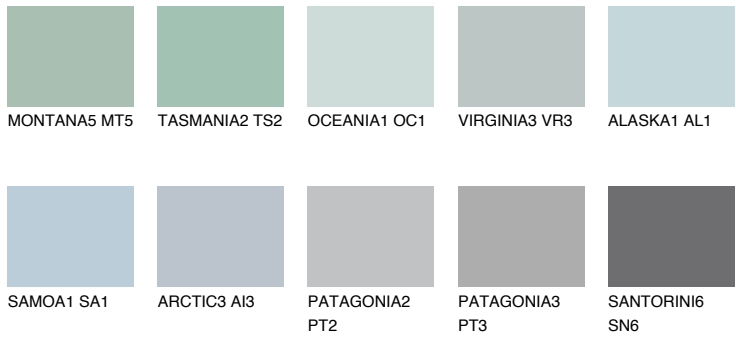

COLOUR DETAILS

TAHITI1 TH1

60% **TSR** 61%

Matching colours

COLOURS

INTENSE

For more information on plasters and paints, go to www.ceresit.it

*The presented colours refer to plasters and paints offered by Ceresit. Due to the use of digital techniques, the presented colours might not represent the original ones, thus they cannot be considered as a reliable colour presentation. We recommend checking the authentic colour samples.