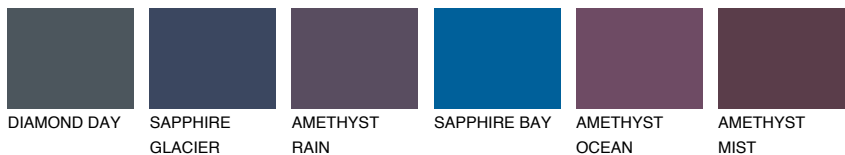

COLOUR DETAILS

TAHITI1 TH1

60% **TSR** 61%

Matching colours

COLOURS

INTENSE

For more information on plasters and paints, go to www.ceresit.it

*The presented colours refer to plasters and paints offered by Ceresit. Due to the use of digital techniques, the presented colours might not represent the original ones, thus they cannot be considered as a reliable colour presentation. We recommend checking the authentic colour samples.