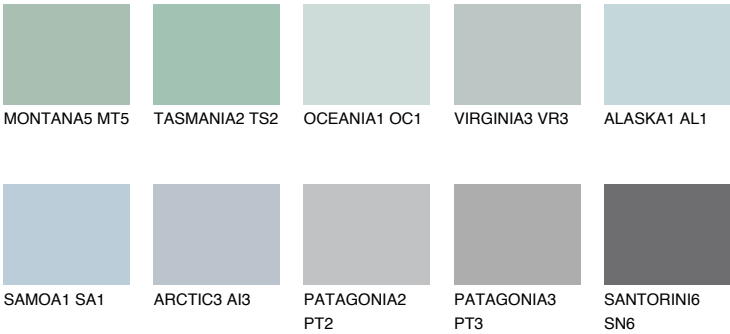

TAHITI1 TH1

60% **TSR** 61%

Matching colours

COLOURS

INTENSE

For more information on plasters and paints, go to www.ceresit.it

*The presented colours refer to plasters and paints offered by Ceresit. Due to the use of digital techniques, the presented colours might not represent the original ones, thus they cannot be considered as a reliable colour presentation. We recommend checking the authentic colour samples.