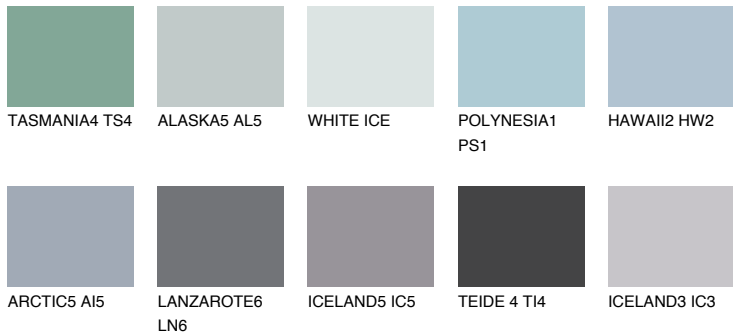

# COLOUR DETAILS

## AZORES4 AZ4

41% TSR 44%

### Matching colours

#### COLOURS